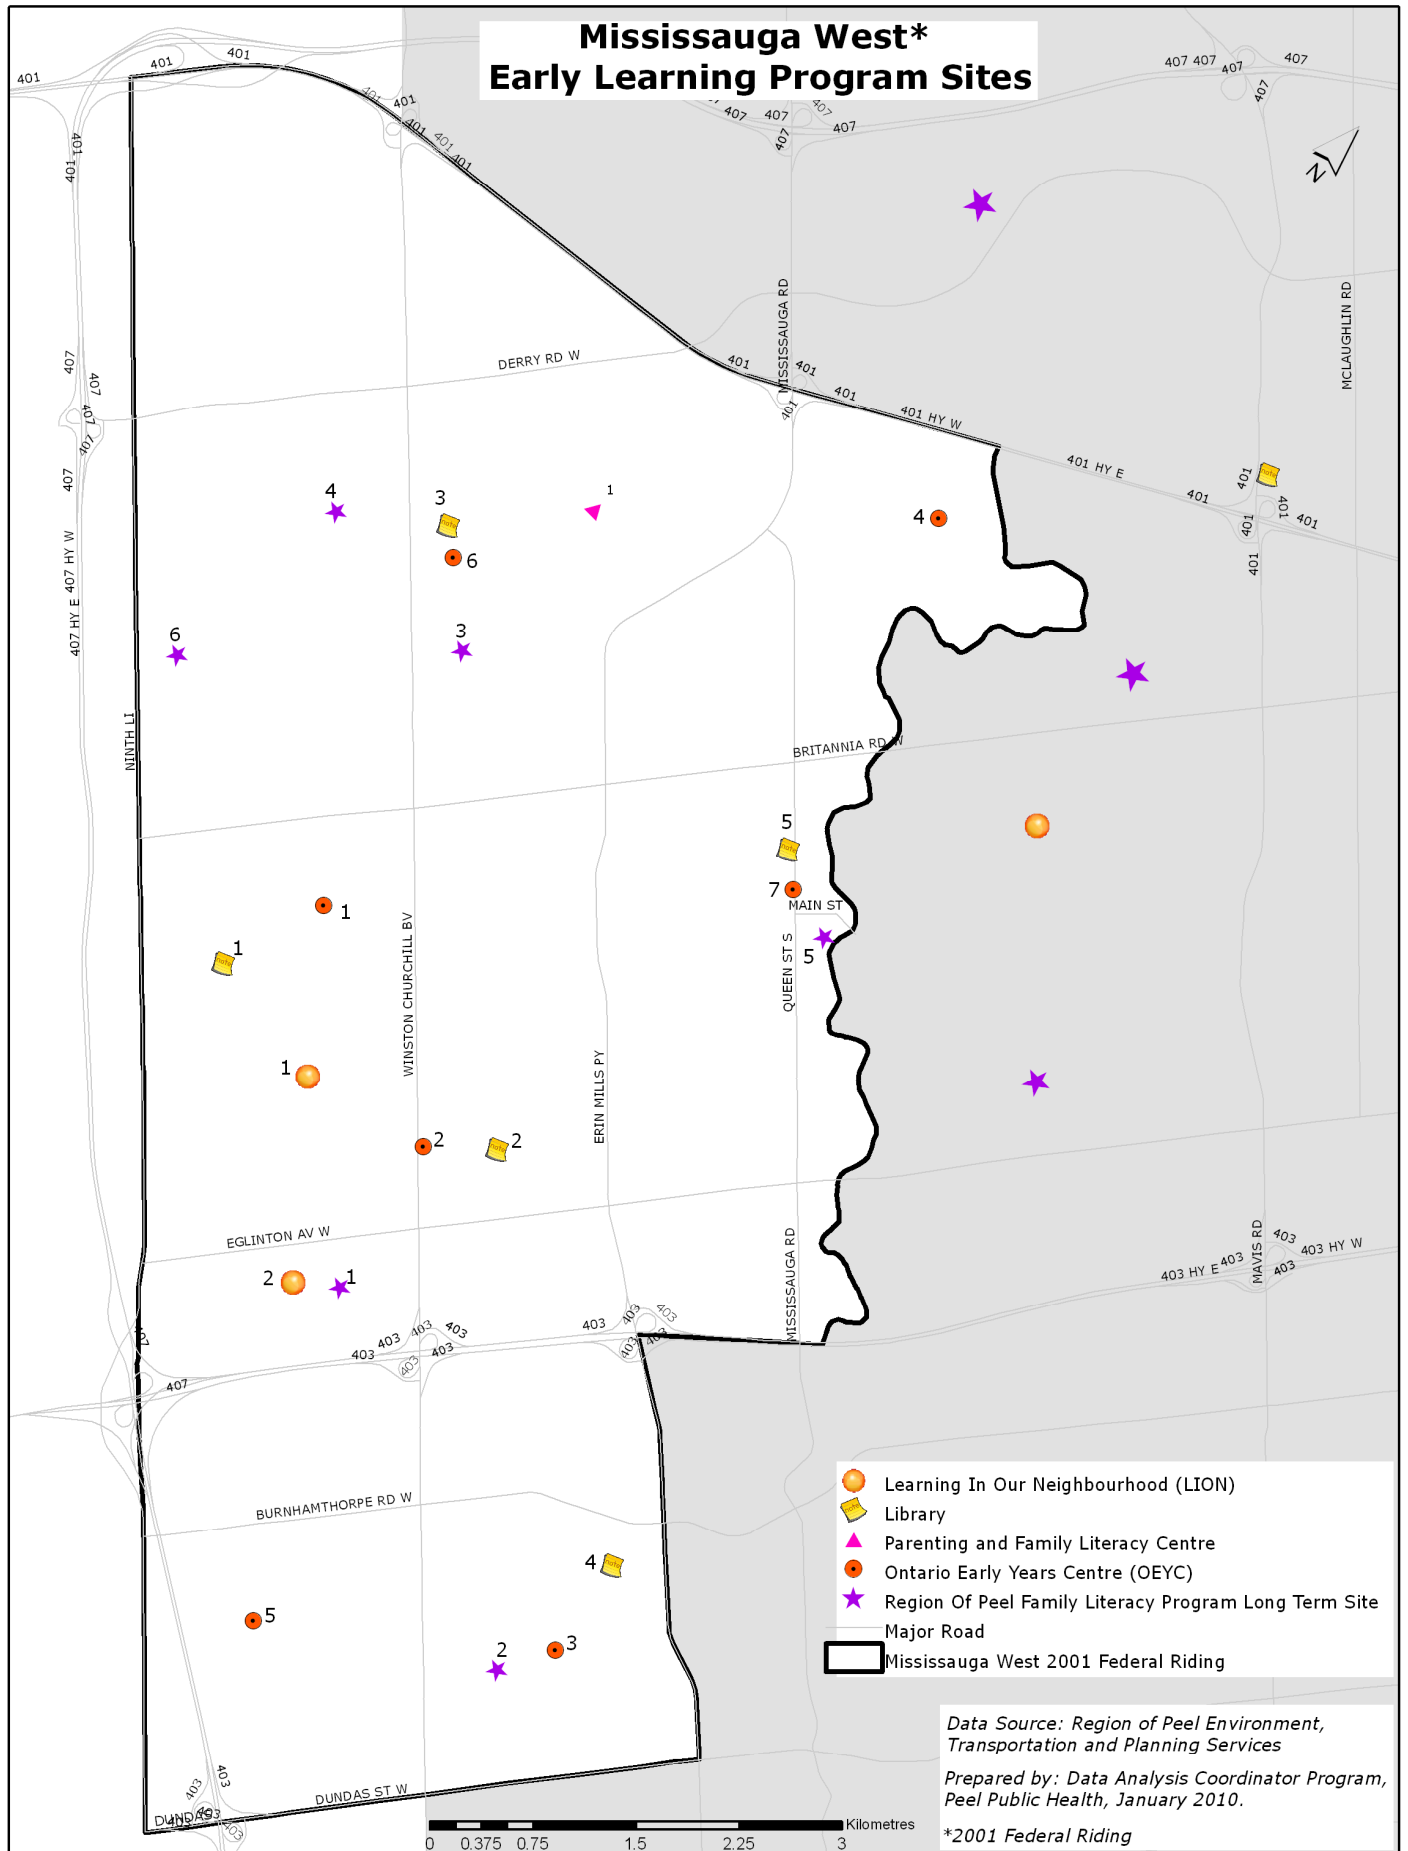

# Mississauga West\* Early Learning Program Sites