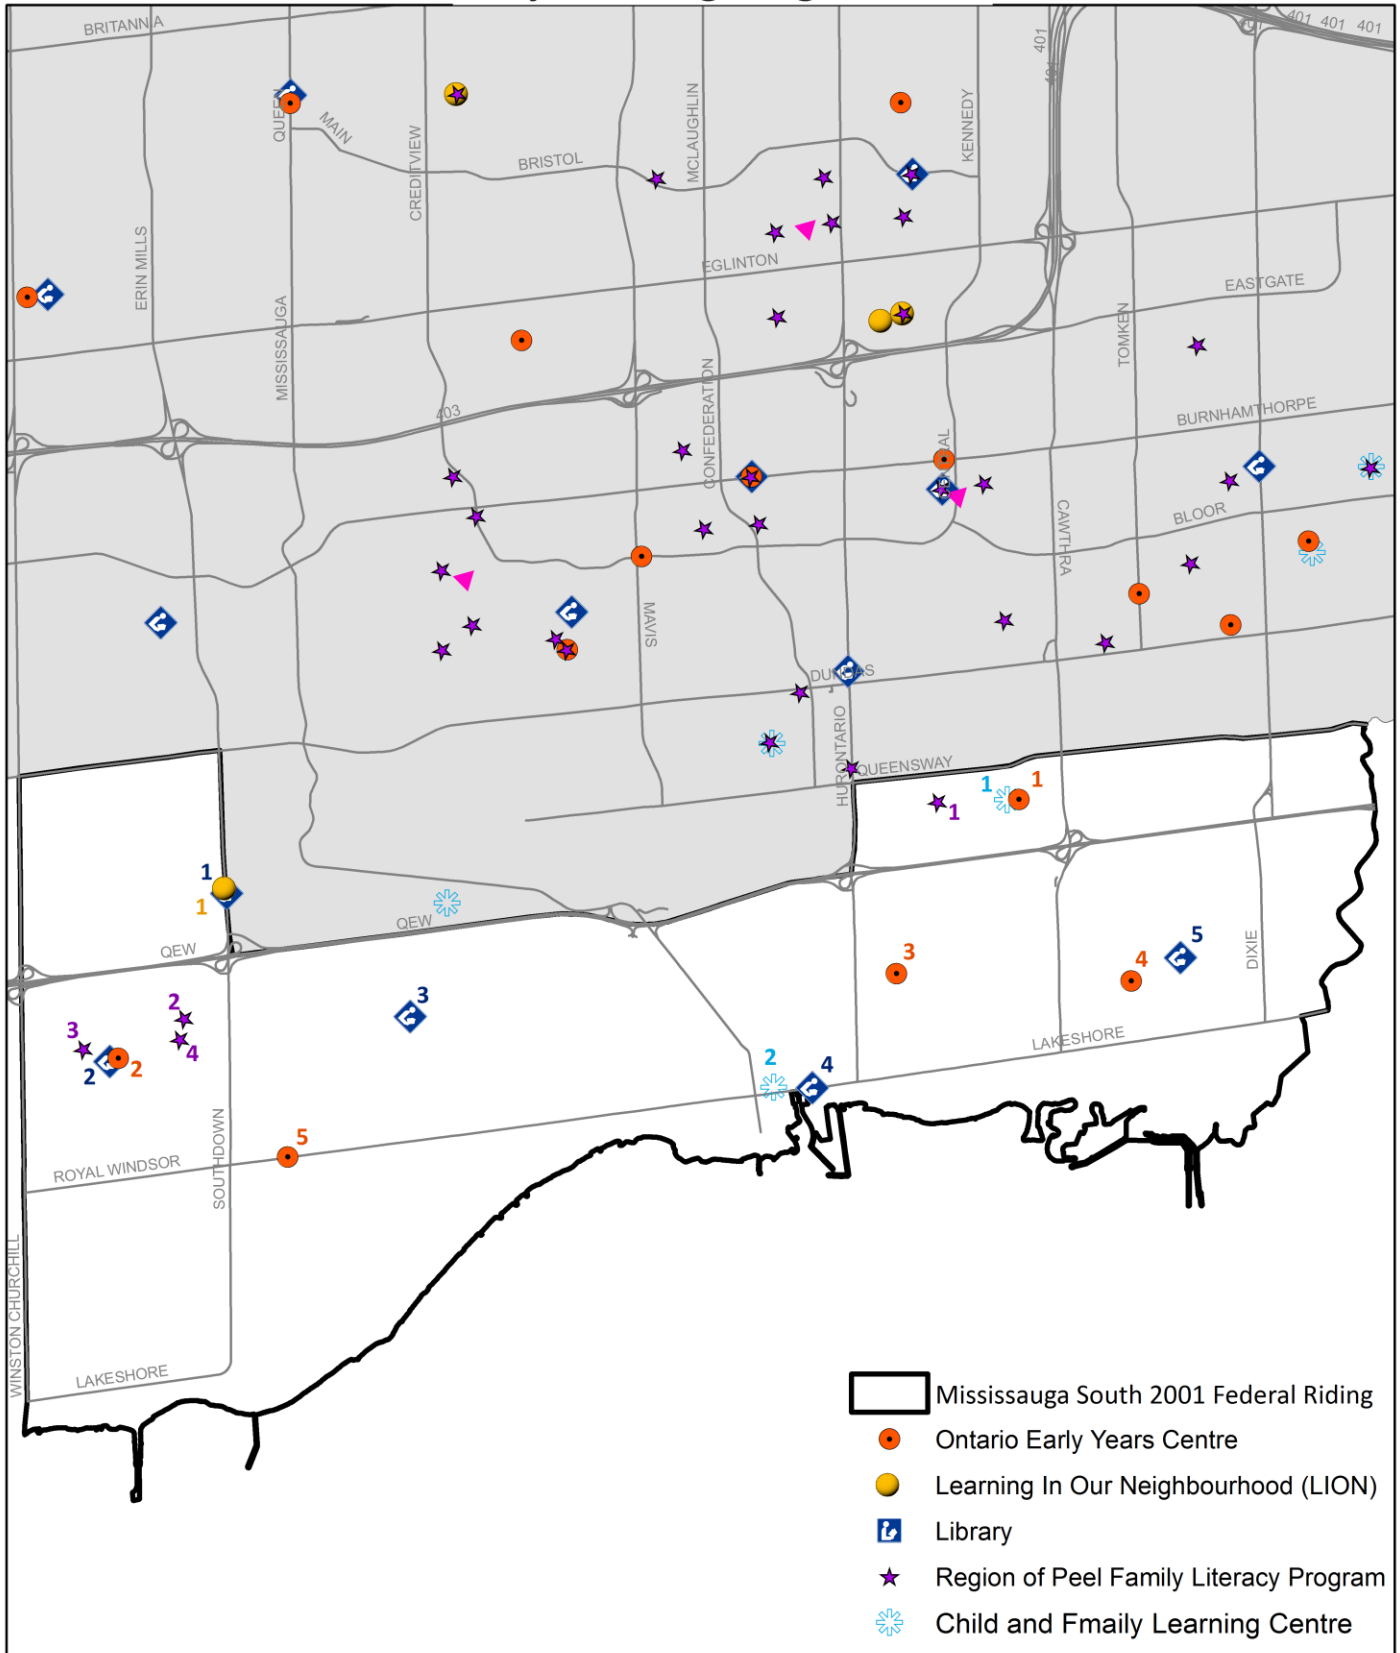

Mississauga South Early Learning Program Sites

Data Sources: Region of Peel Environment, Transportations, and Planning Services
Prepared by: Data Analysis Coordinator, Peel Public Health
October 2015

Mississauga South Early Learning Program Sites

Service Icon	Map Number	Service Site	Location	Contact Number
 Learning In Our Neighbourhood (LION)	1	Sheridan Centre	2225 Erin Mills Parkway Mississauga ON L5K 1T9	647.929.5466
 Library	1	Sheridan Library	2225 Erin Mills Parkway Mississauga ON L5K 1T9	905.615.4815
	2	Clarkson Library	2475 Truscott Drive Mississauga ON L5J 2B3	905.615.4840
	3	Lorne Park Library	1474 Truscott Drive Mississauga ON L5J 1Z2	905.615.4845
	4	Port Credit Library	20 Lakeshore Road East Mississauga ON L5G 1C8	905.615.4835
	5	Lakeview Library	1110 Atwater Avenue Mississauga ON L5E 1M9	905.615.4805
 Child and Family Learning Centre	1	Munden Park Public School	515 Tedwyn Drive Mississauga ON L5A 1J8	905.279.9251
	2	Riverside Public School	30 John Street North Mississauga ON L5H 2E8	905.274.1515
 Ontario Early Years Centre (OEYC)	1	Munden Park Public School Satellite	515 Tedwyn Drive Mississauga ON L5A 1J8	905.822.1114
	2	Sheridan Villa Satellite	2460 Truscott Drive Mississauga ON L5J 3Z8	905.822.1114
	3	Port Credit Secondary School Satellite	70 Mineola Road East Mississauga ON L5G 2E5	905.822.1114
	4	Queen of Heaven Elementary School Satellite	1198 Alexandra Avenue Mississauga ON L5E 2A5	905.822.1114
	5	Mississauga South Main Site	Turtle Creek Plaza 101-1801 Lakeshore Road West Mississauga ON L5J 1J6	905.822.1114
 Region of Peel Family Literacy Program	1	Corsair Public School	2230 Corsair Road Mississauga ON L5A 2L9	For more information on the Region of Peel Family Literacy Program call 905.791.1585 ext. 7233
	2	Horizon Jeunesse	1445 Lewisham Drive Mississauga ON L5J 3R2	
	3	Elmcrest Public School	2620 Chalkwell Close Mississauga ON L5J 2B9	
	4	St Louis Separate School	1450 Lewisham Drive Mississauga ON L5J 3R3	