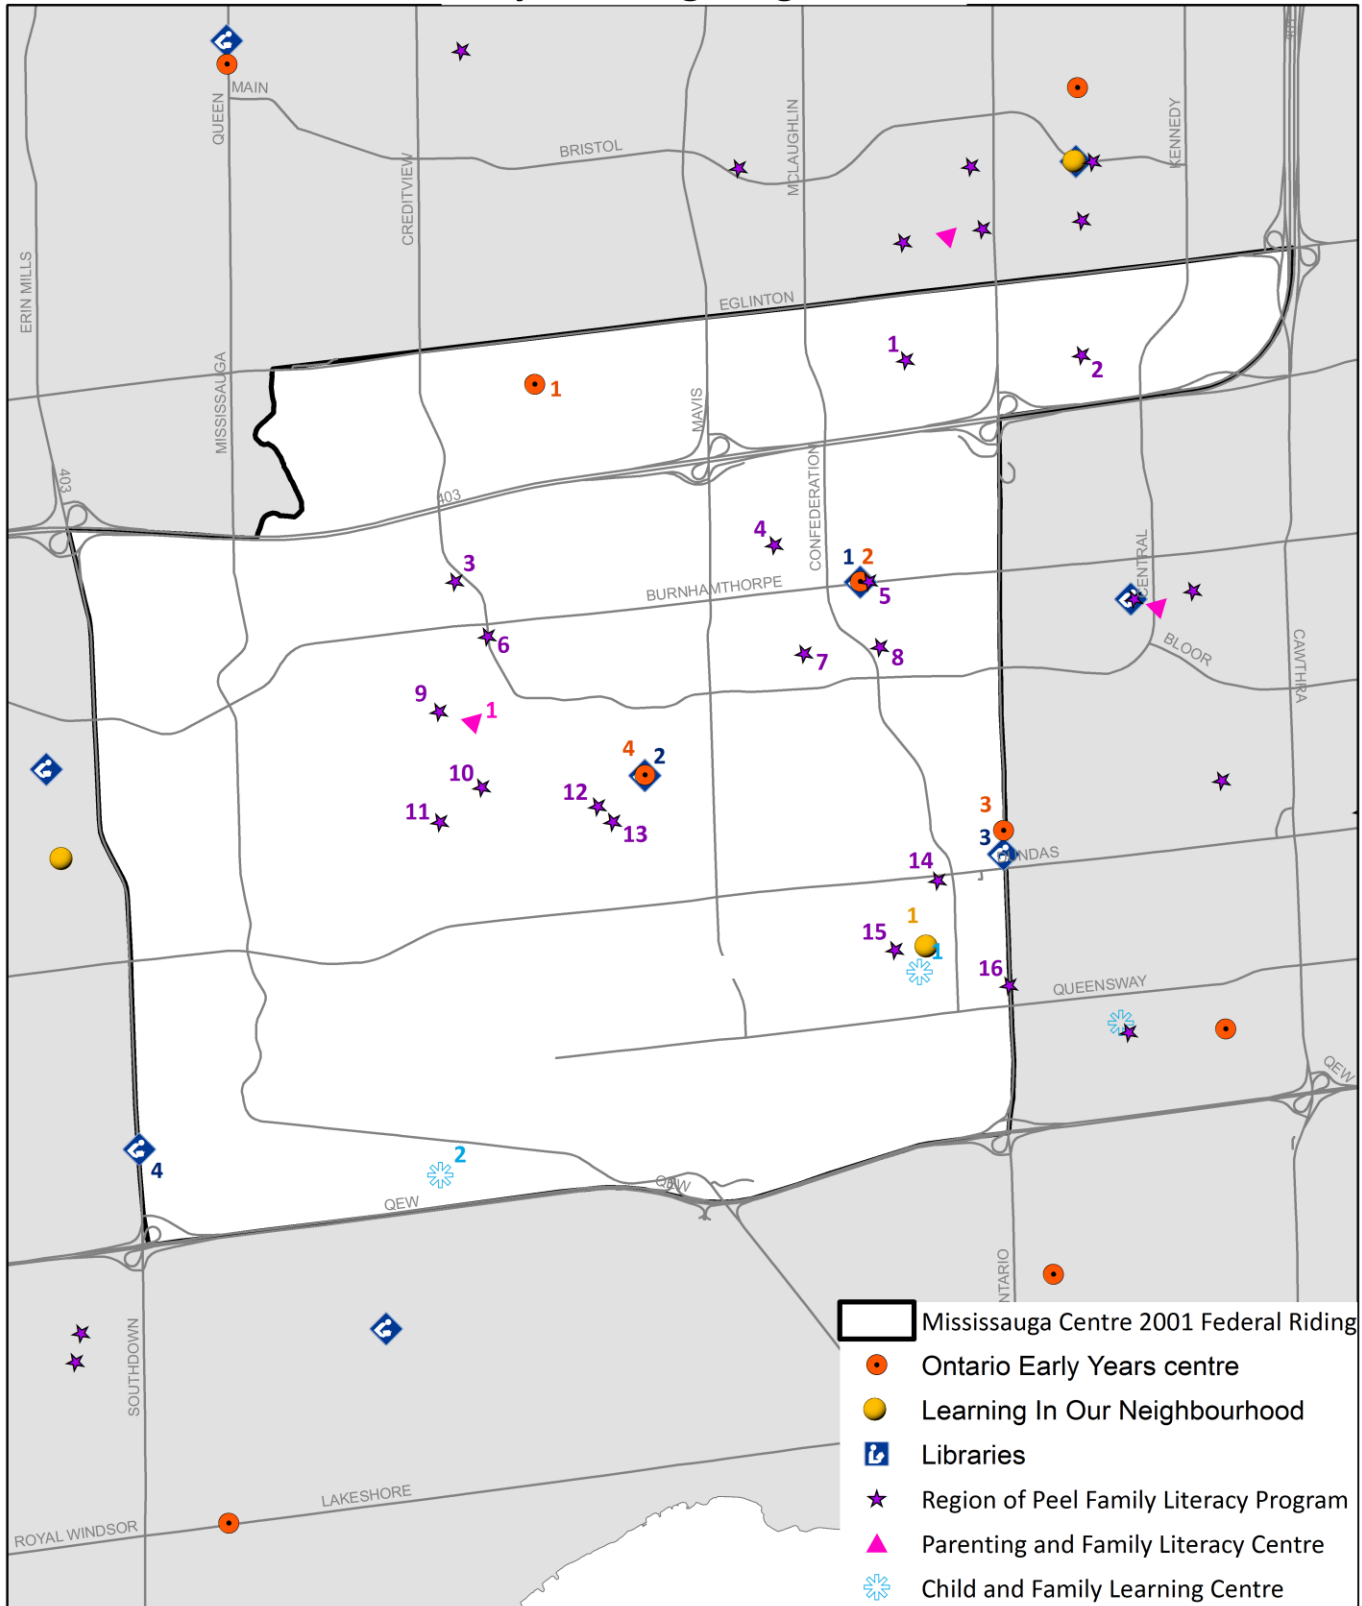

Mississauga Centre Early Learning Program Sites

Data Sources: Region of Peel Environment, Transportation, and Planning Services
Prepared by: Data Analysis Coordinator, Peel Public Health, May 2, 2016

0 0.25 0.5 1 1.5 2 Kilometers