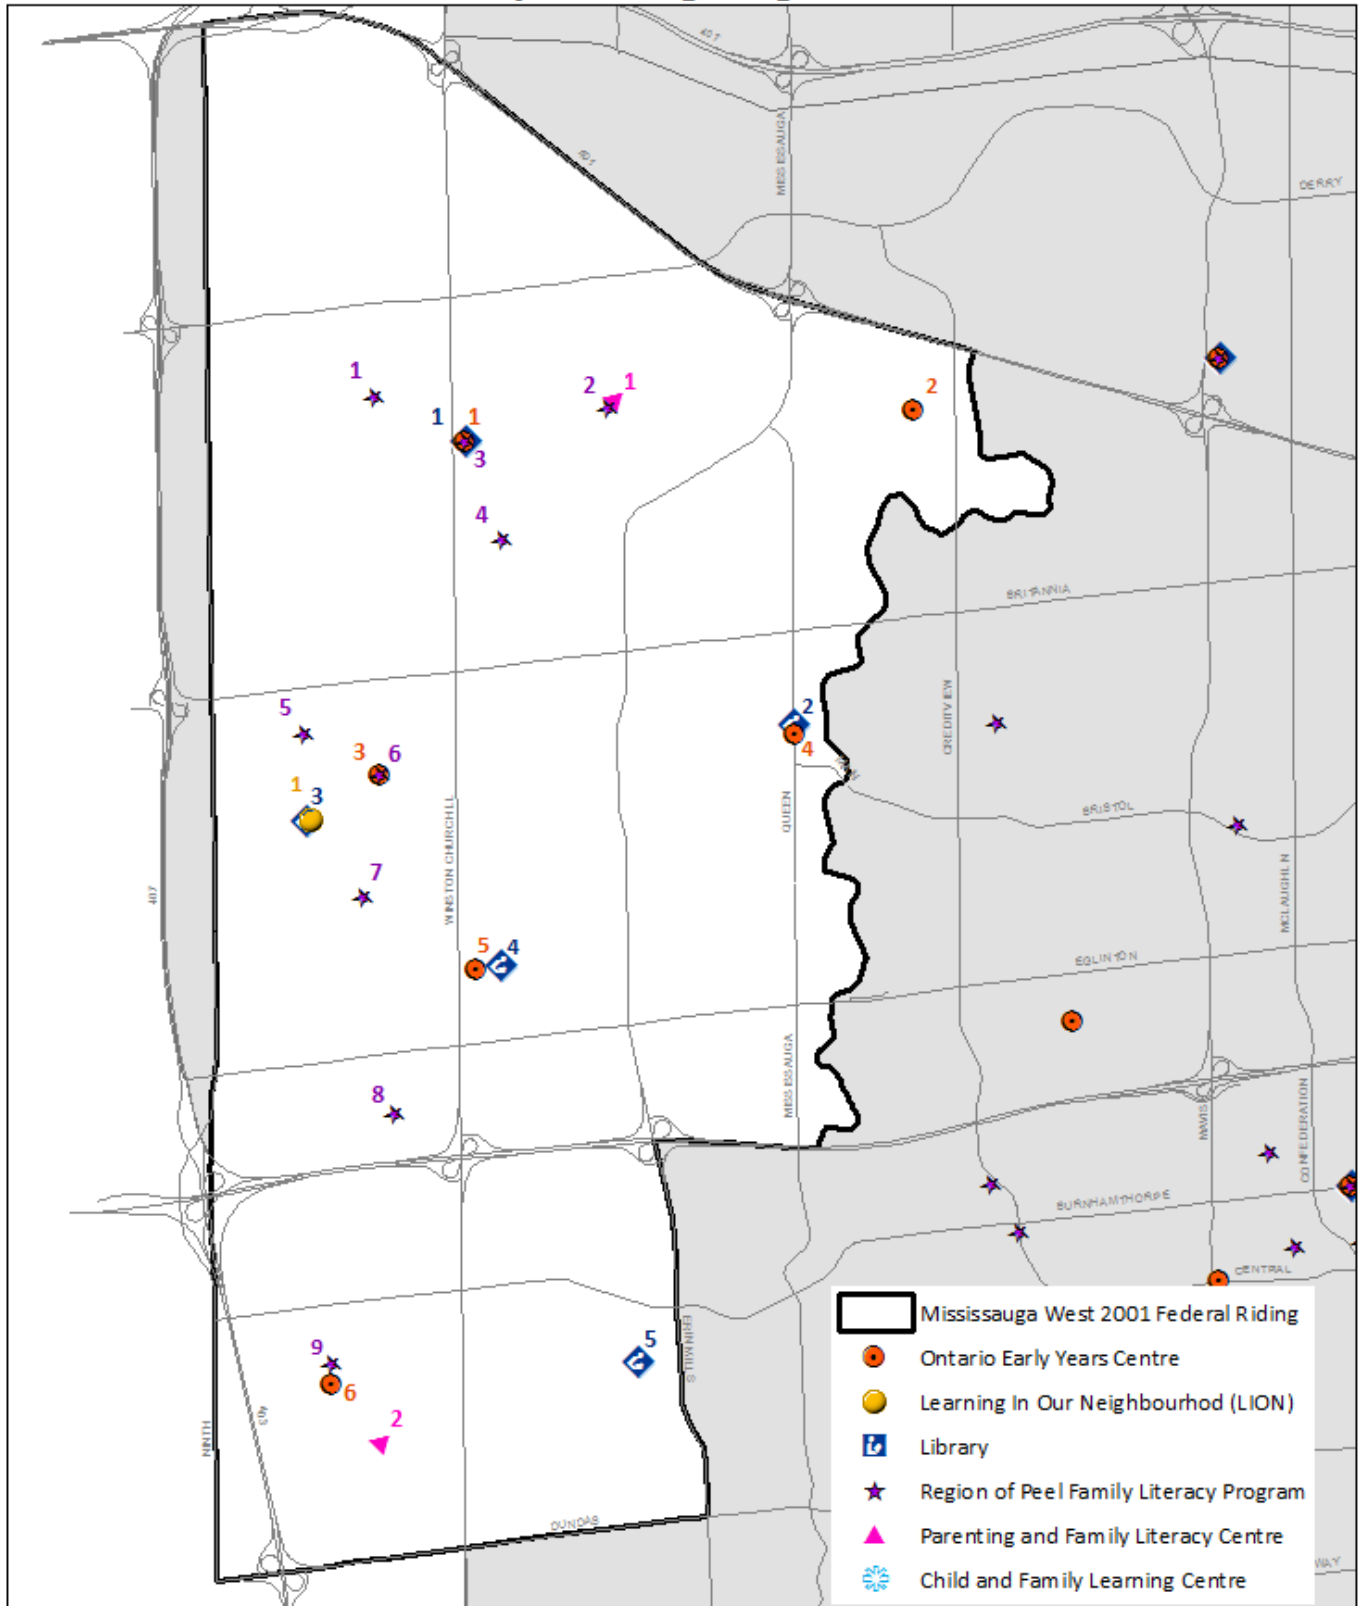

Mississauga West Early Learning Program Sites

Data Sources: Region of Peel Environment, Transportations, and Planning Services
Prepared by: Data Analysis Coordinator, Peel Public Health, November 2014

Mississauga West Early Learning Program Sites