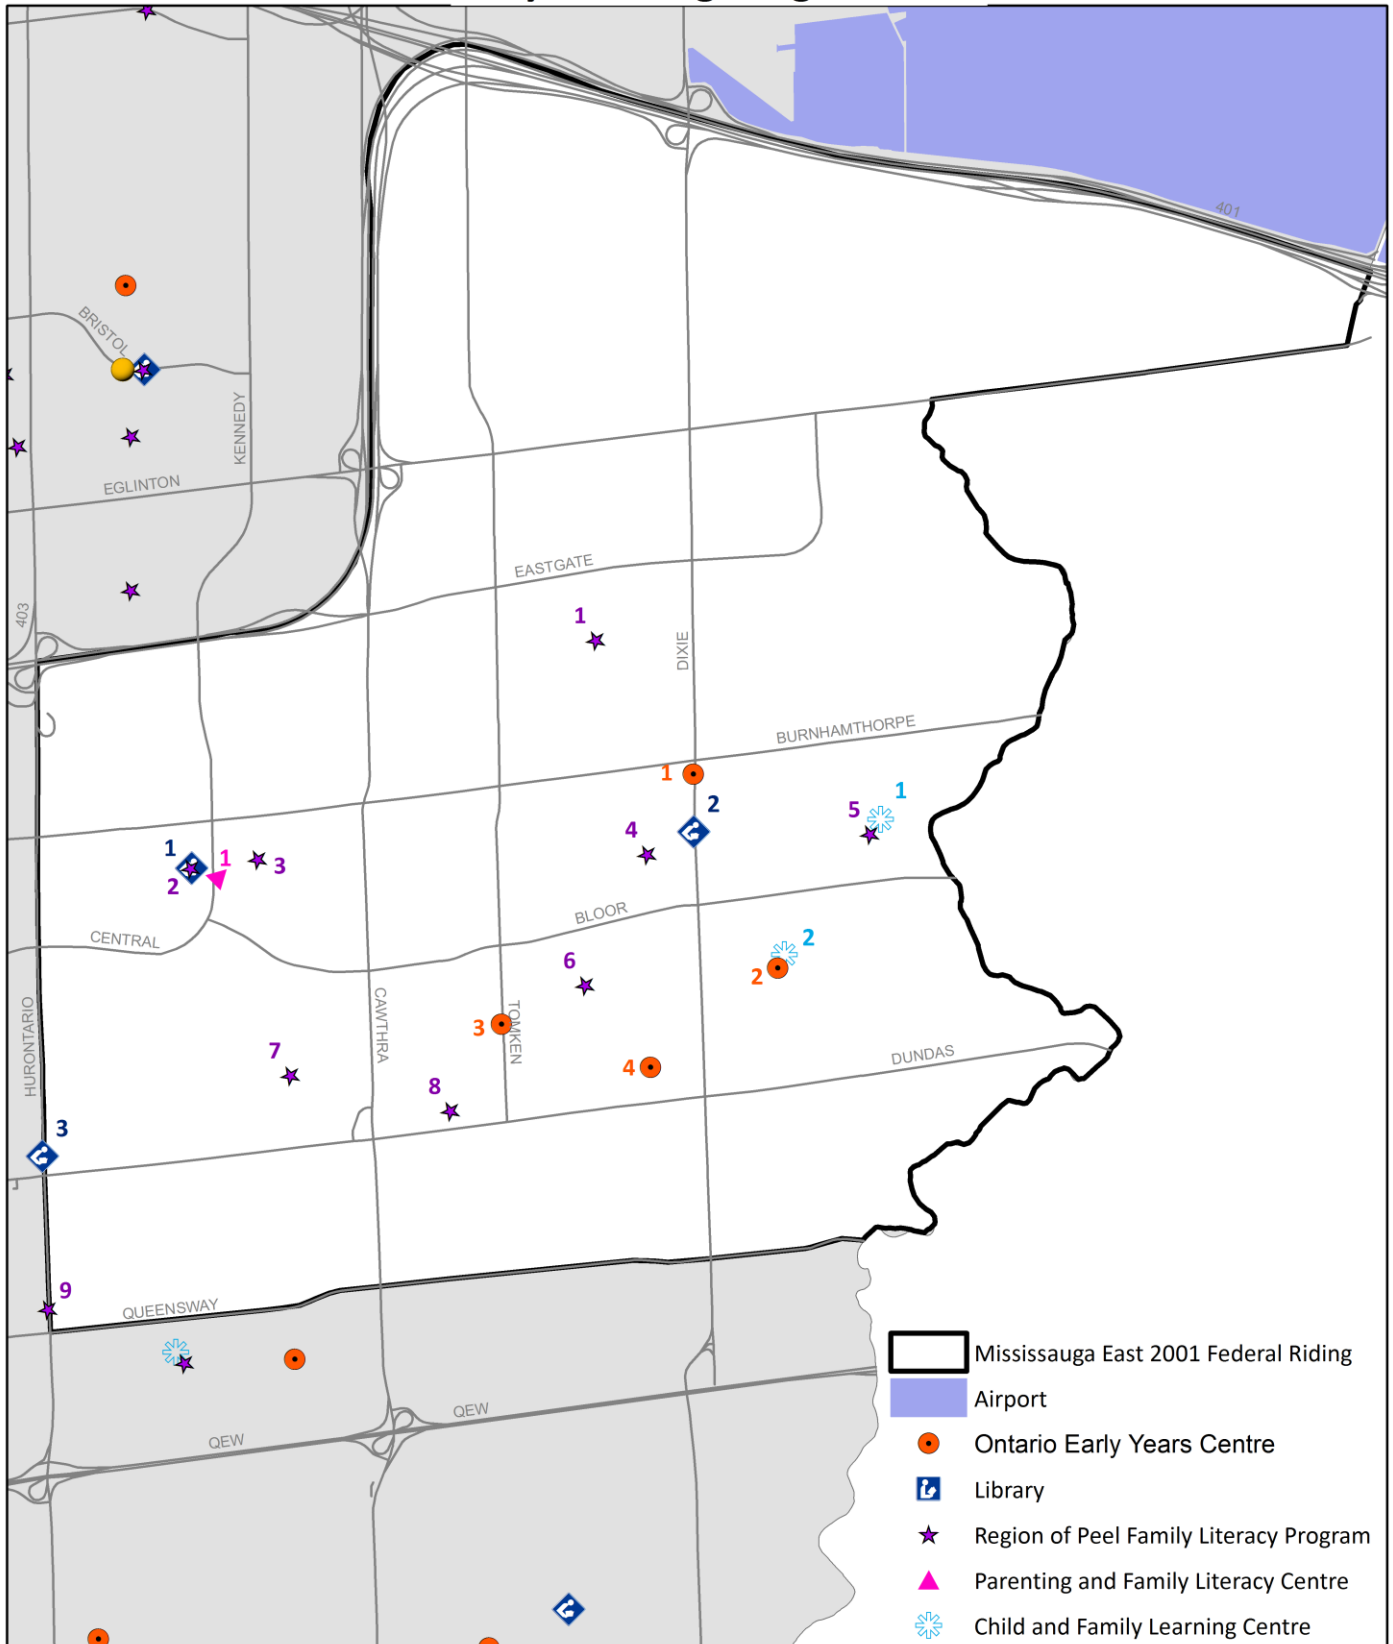

# Mississauga East Early Learning Program Sites

Data Sources: Region of Peel Environment, Transportations, and Planning Services  
Prepared by: Data Analysis Coordinator, Peel Public Health,  
July 19, 2016

0 0.225 0.45 0.9 1.35 1.8 Kilometers