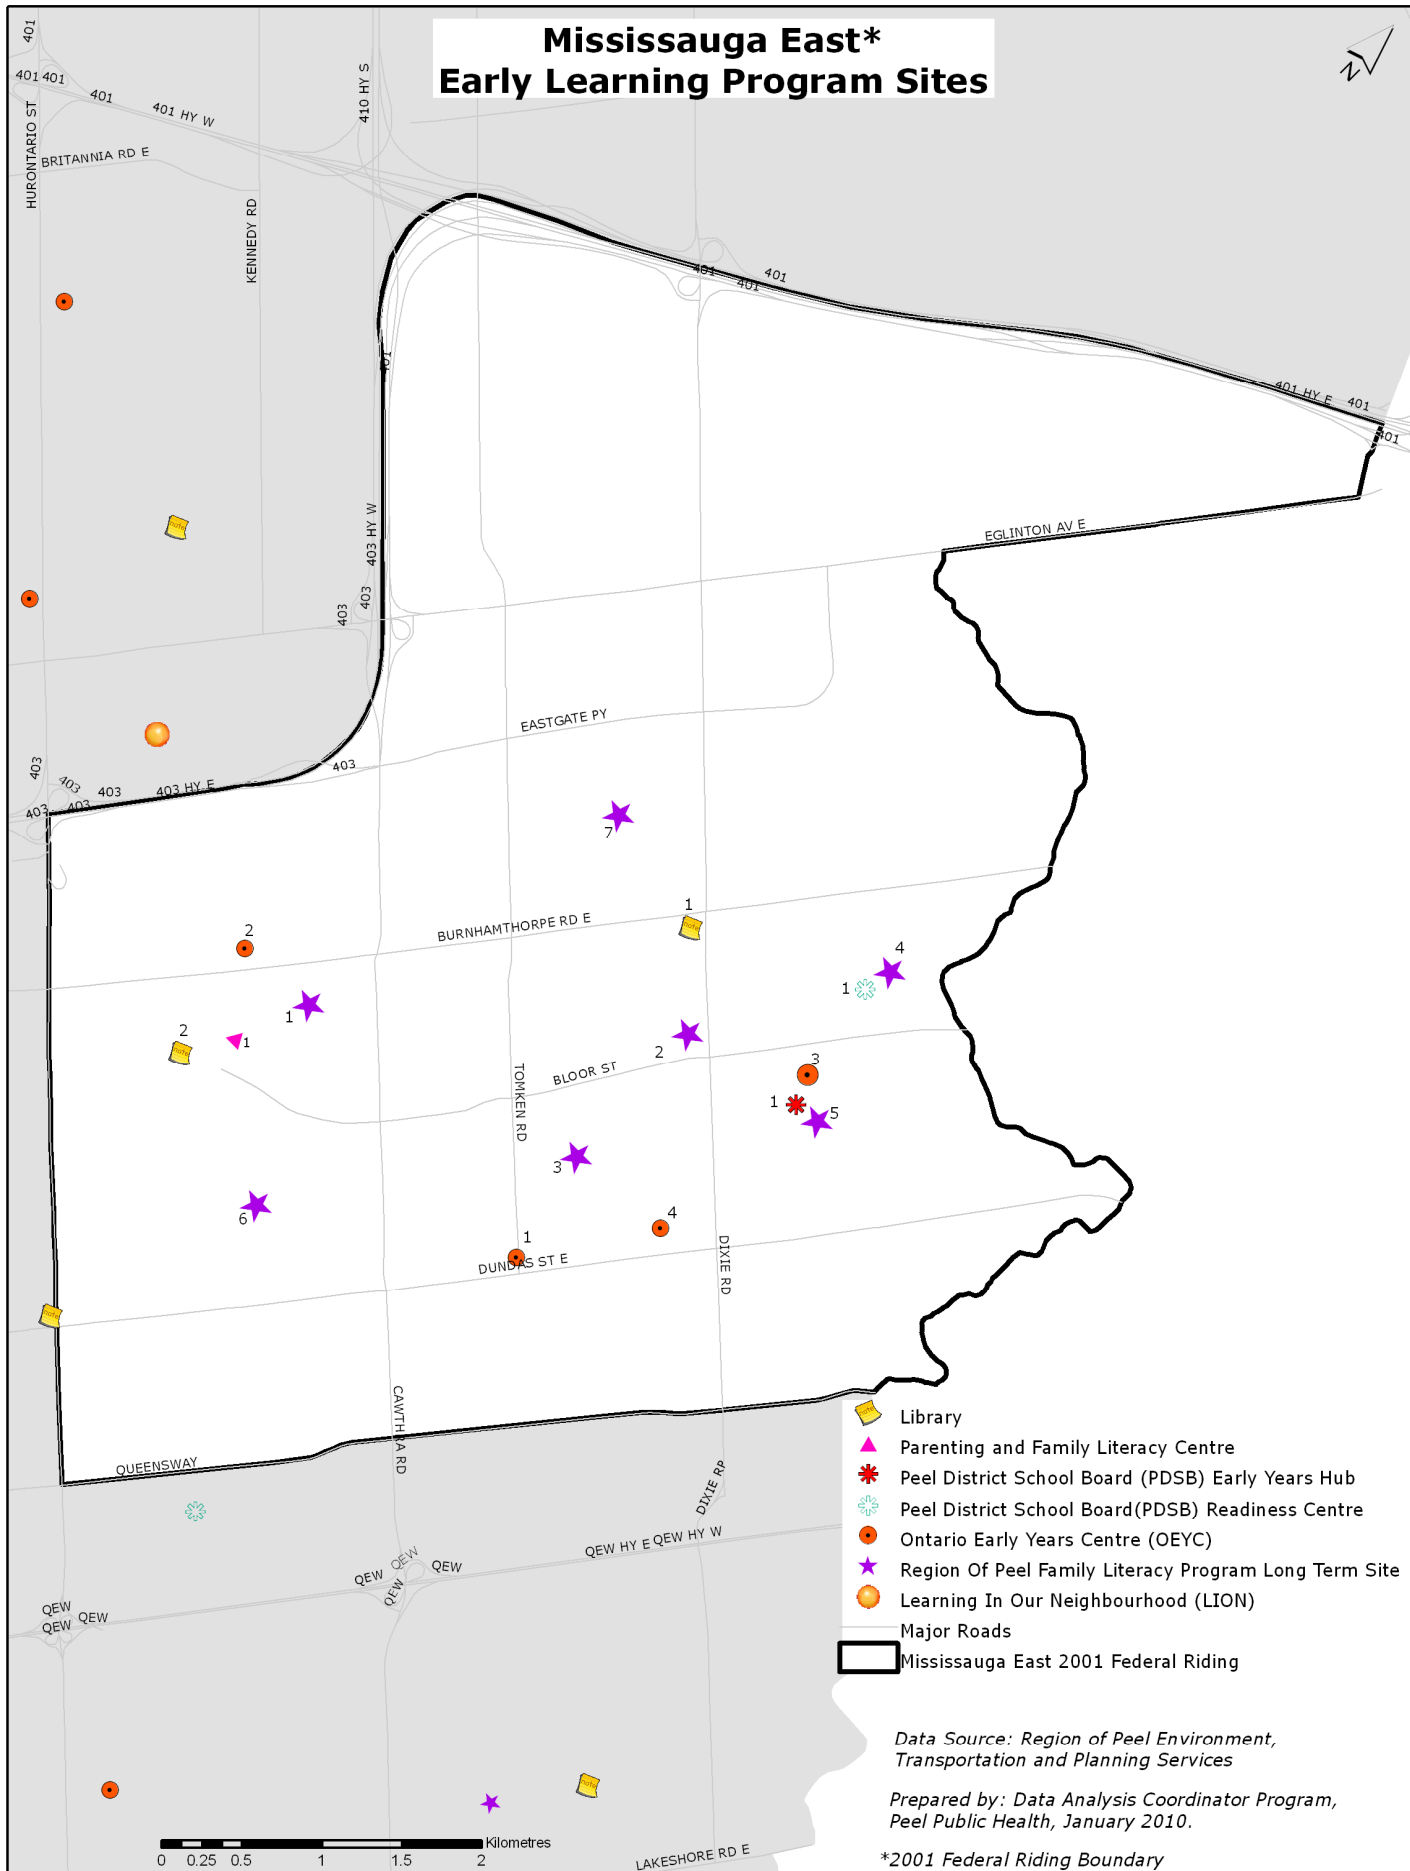

Mississauga East* Early Learning Program Sites

Data Source: Region of Peel Environment,
Transportation and Planning Services

Prepared by: Data Analysis Coordinator Program,
Peel Public Health, January 2010.