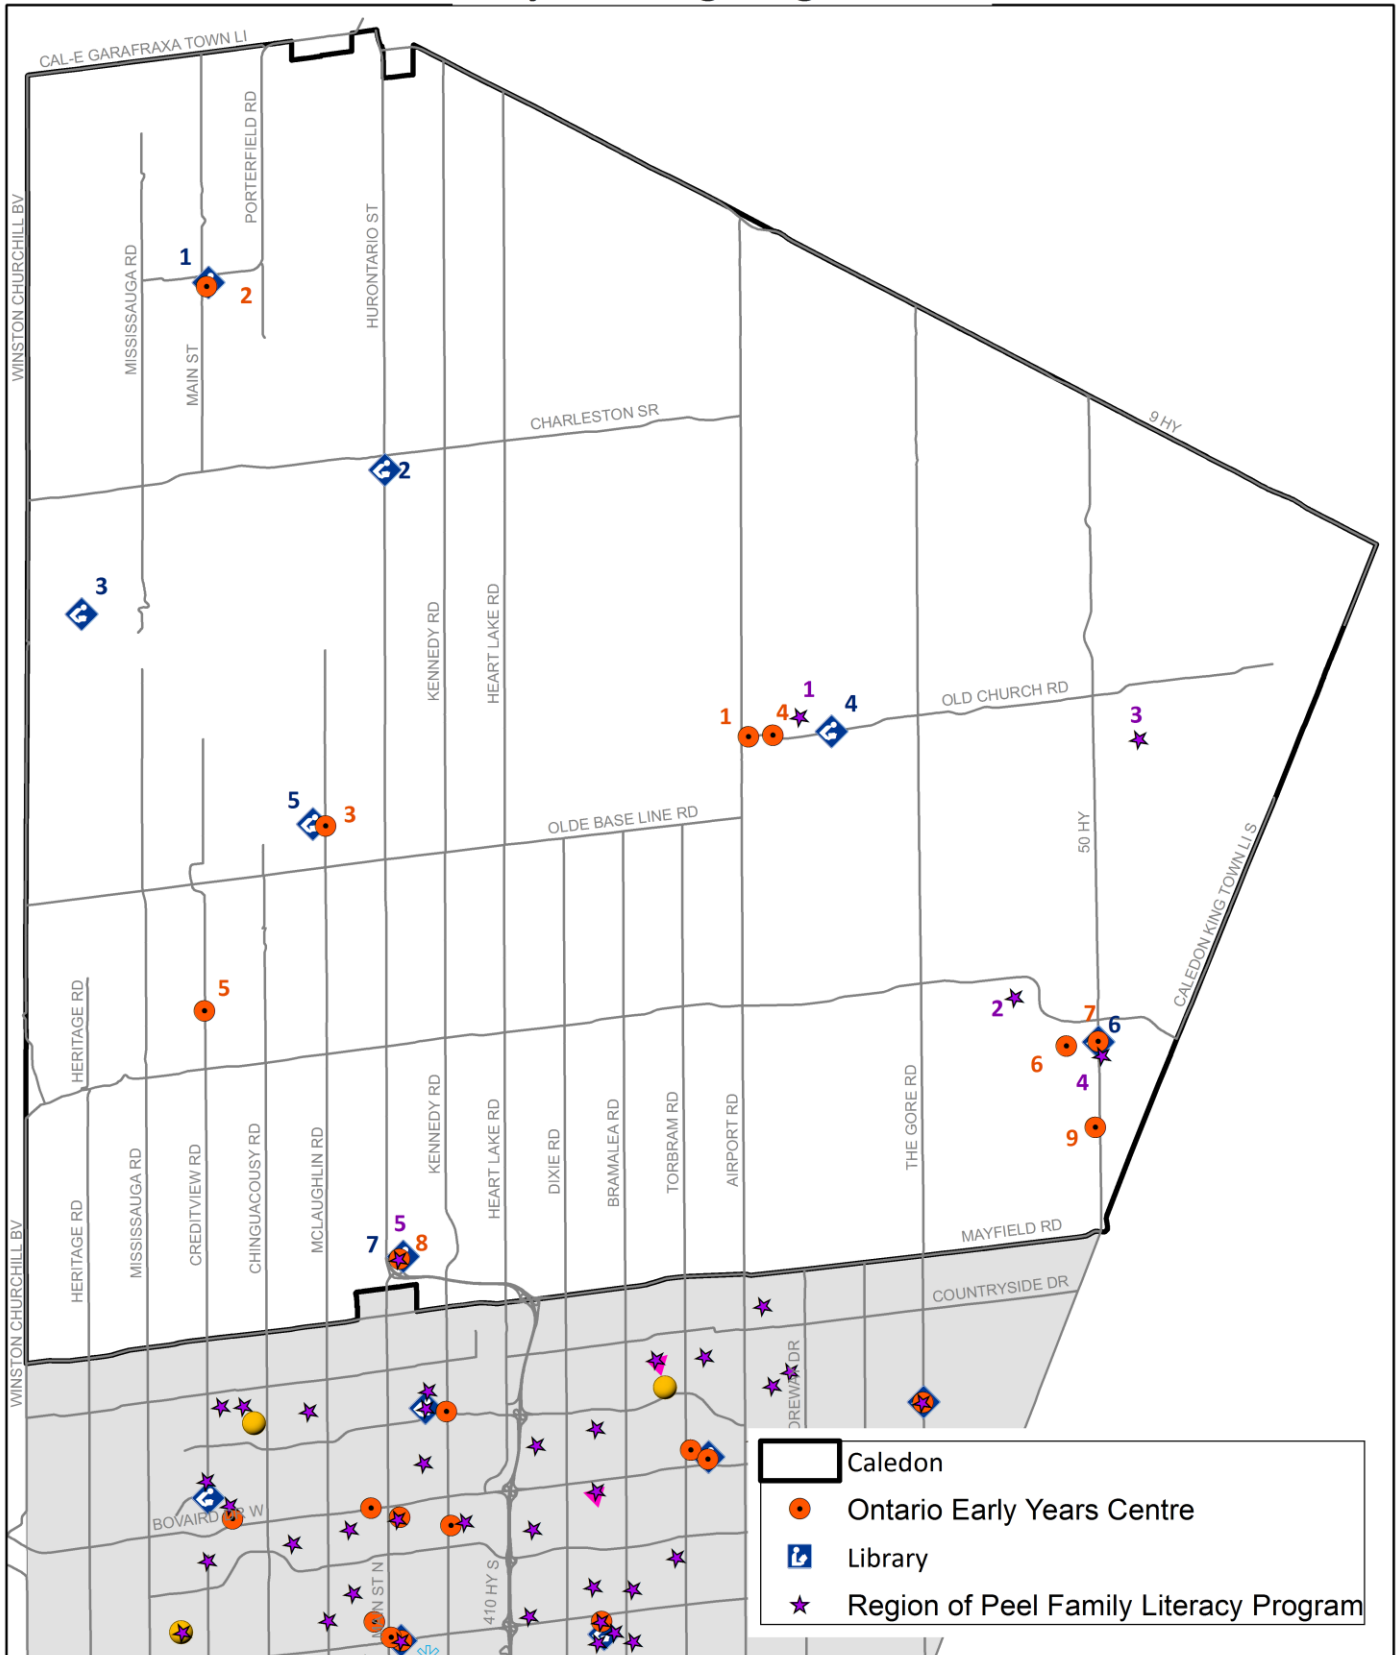

Caledon Early Learning Program Sites

Data Sources: Region of Peel Environment, Transportations, and Planning Services
Prepared by: Data Analysis Coordinator, Peel Public Health, July 19, 2016

Caledon Early Learning Program Sites