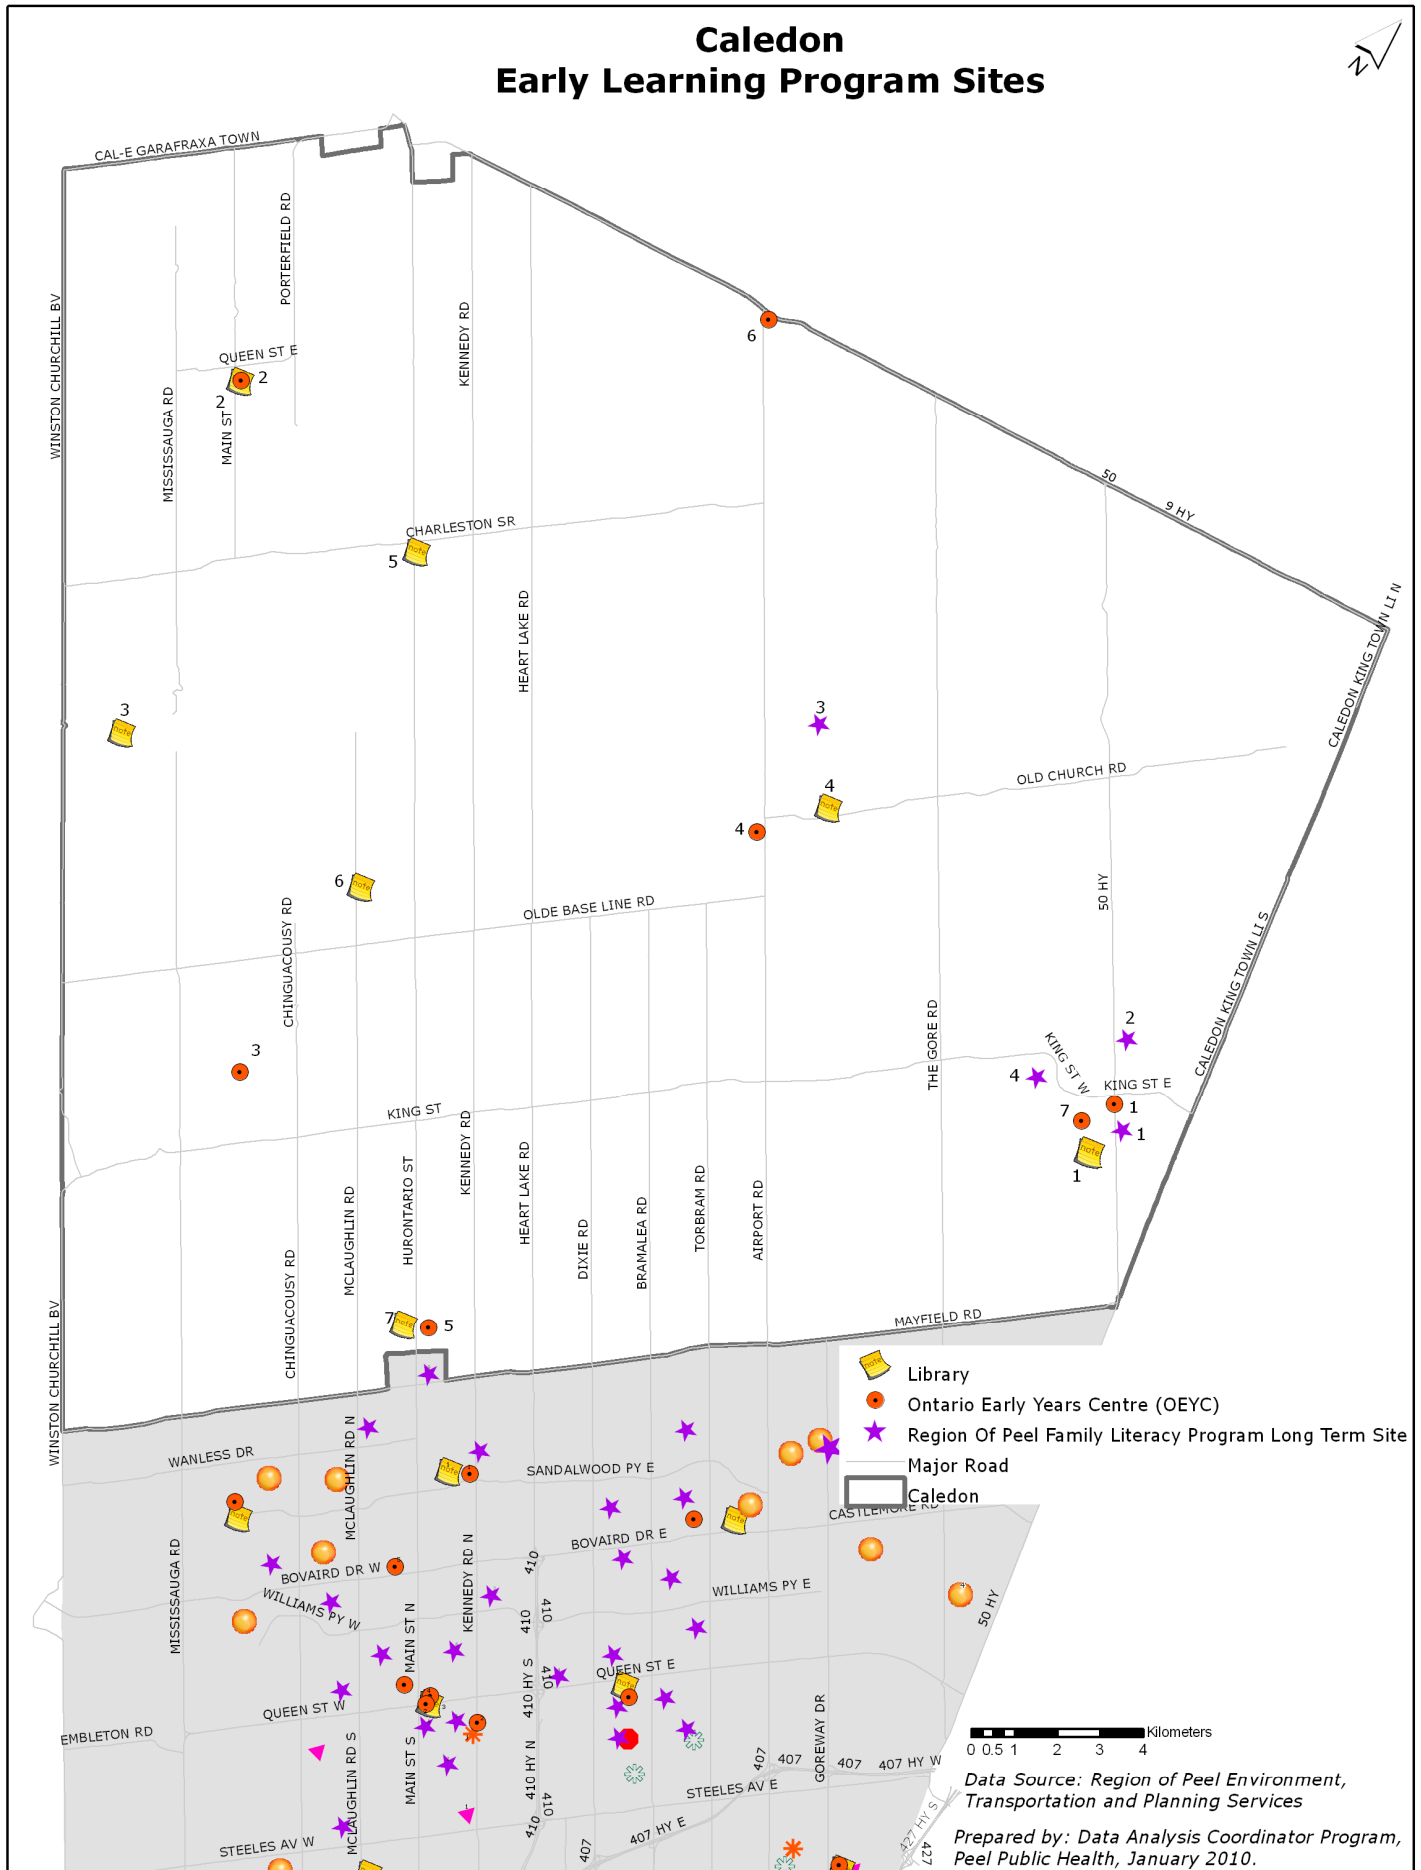

Caledon Early Learning Program Sites

Caledon Early Learning Program Sites

Service Icon	Map Number	Service Site	Location	Contact Number
 LIBRARY	1	Albion Bolton Branch	150 Queen Street S Bolton ON L7E 1E3	905.857.1400
	2	Alton Branch	Alton 35 Station Street Alton ON L0N 1A0	519.941.5480
	3	Belfountain Branch	17239 Shaw's Creek Road Belfountain ON L7K 0E8	519.927.5701
	4	Caledon East Branch	6500 Old Church Road Caledon ON L7C 0H3	905.584.1456
	5	Caledon Village Branch	18313 Hurontario Street Caledon ON L0N 1C0	519.927.5800
	6	Inglewood Branch	15825 McLaughlin Rd. Inglewood ON L7C 1H4	905.838.3324
	7	Margaret Dunn Valleywood Branch	20 Snelcrest Drive Caledon ON L7C 1B5	905.843.0457
 Ontario Early Years Centre (OEYC)	1	Caledon Main Site	150 Queen St S Bolton ON L7E 1E3	905.857.0090
	2	Alton Public Library Outreach Site	35 Station St Alton On L7K 0E2	905.857.0090
	3	Cheltenham Baptist Church Satellite	14520 Creditview Rd Caledon On L7C1N5	905.857.0090
	4	East Community Complex Outreach Site	6215 Old Church Road Caledon ON L7C 1N5	905.857.0090
	5	Margaret Dunn Valleywood Library Outreach site	20 Snelcrest Drive Caledon ON L7C 1B5	905.857.0090
	6	Mono Mills United Church Outreach site	60 Richmond St. Caledon ON L7K 0A4	905.857.0090
	7	Stationview Place Outreach site	25 Stationview Place Bolton ON L7E 1L1	905.857.0090
 Region of Peel Family Literacy Program Long Term Site	1	Ellwood Memorial Public School	35 Ellwood Drive E. Caledon ON L7E 2A7	For more information on the Region of Peel Family Literacy Program call 905.791.1585
	2	Pope John Paul II Catholic Elementary School	9094 Bolton Heights Rd Bolton ON L7E 5R8	
	3	St Cornelius Catholic Elementary School	16066 Innis Lake Rd Caledon ON L0N 1E0	
	4	St Nicholas Catholic Elementary School	120 Harvest Moon Dr Bolton ON L7E 2W1	