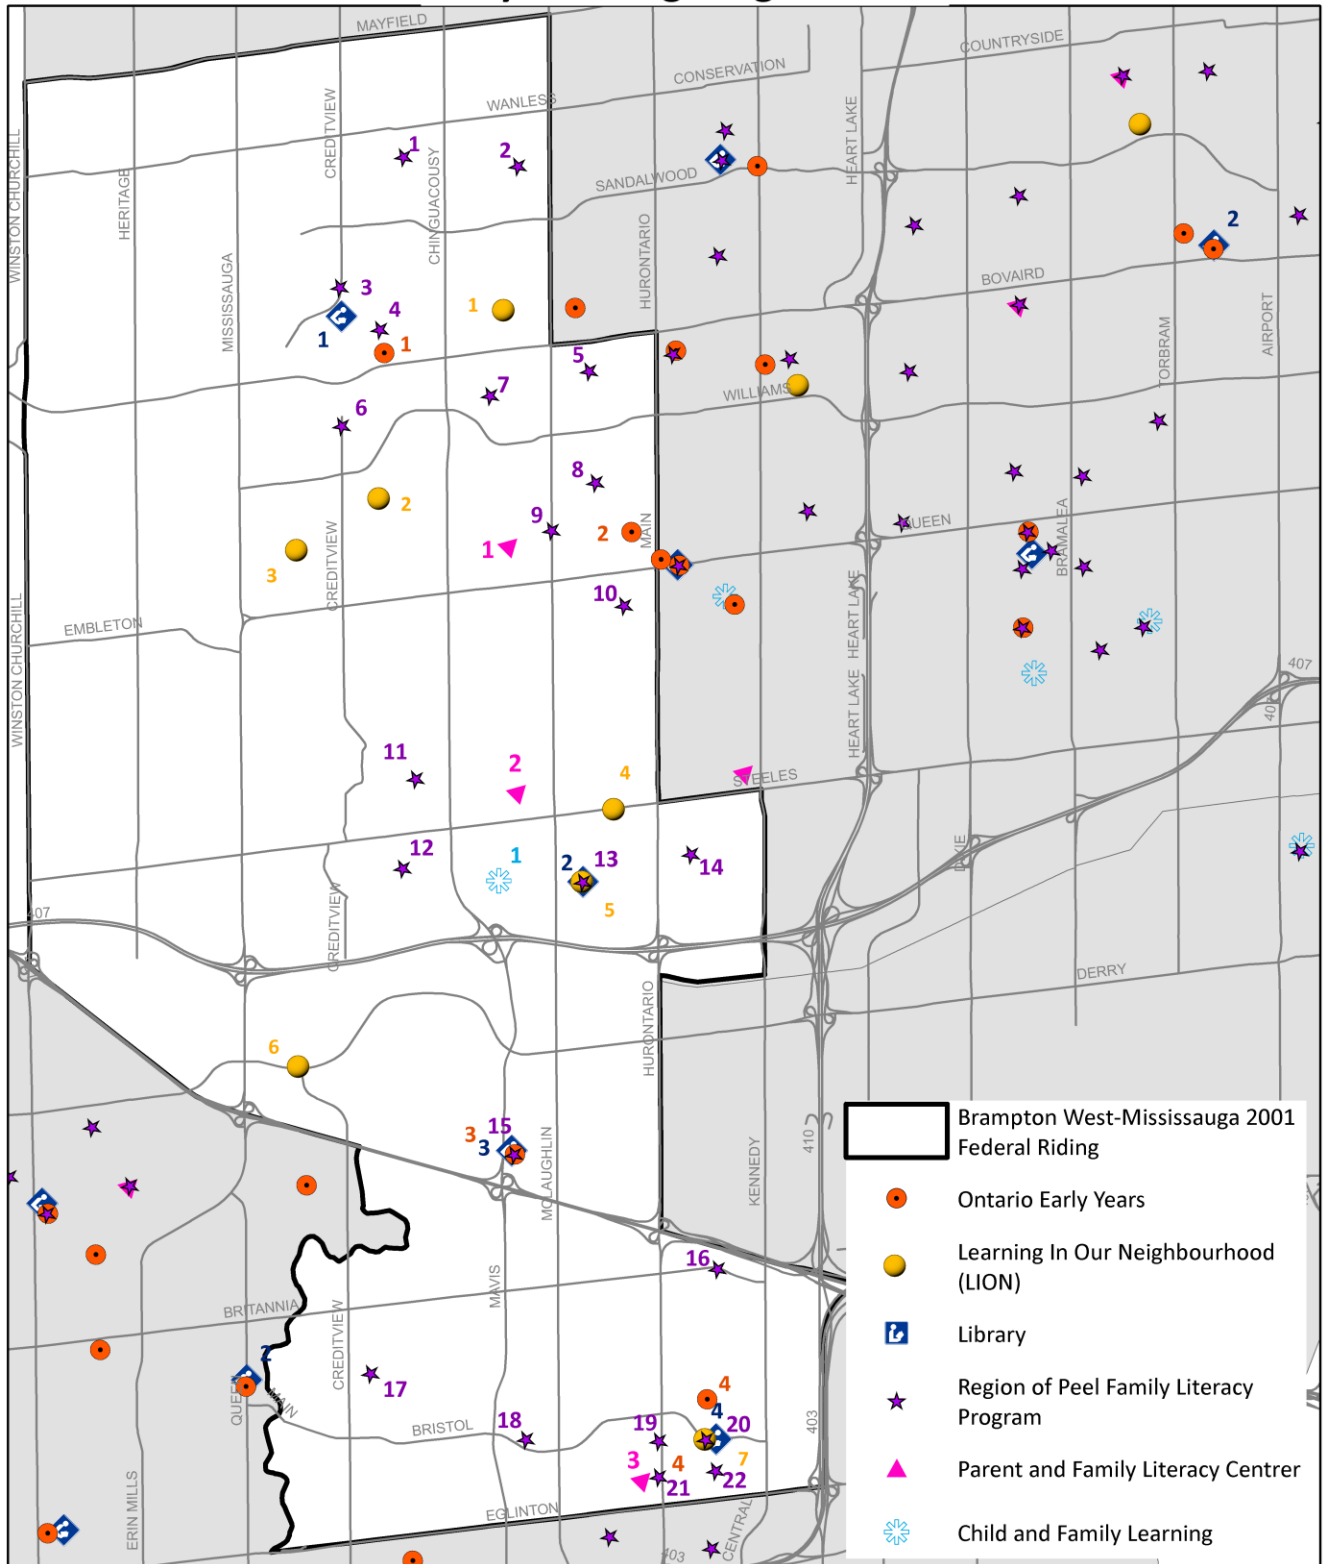

# Brampton West - Mississauga Early Learning Program Sites

Data Sources: Region of Peel Environment, Transportations, and Planning Services  
Prepared by: Data Analysis Coordinator, Peel Public Health, December 2016