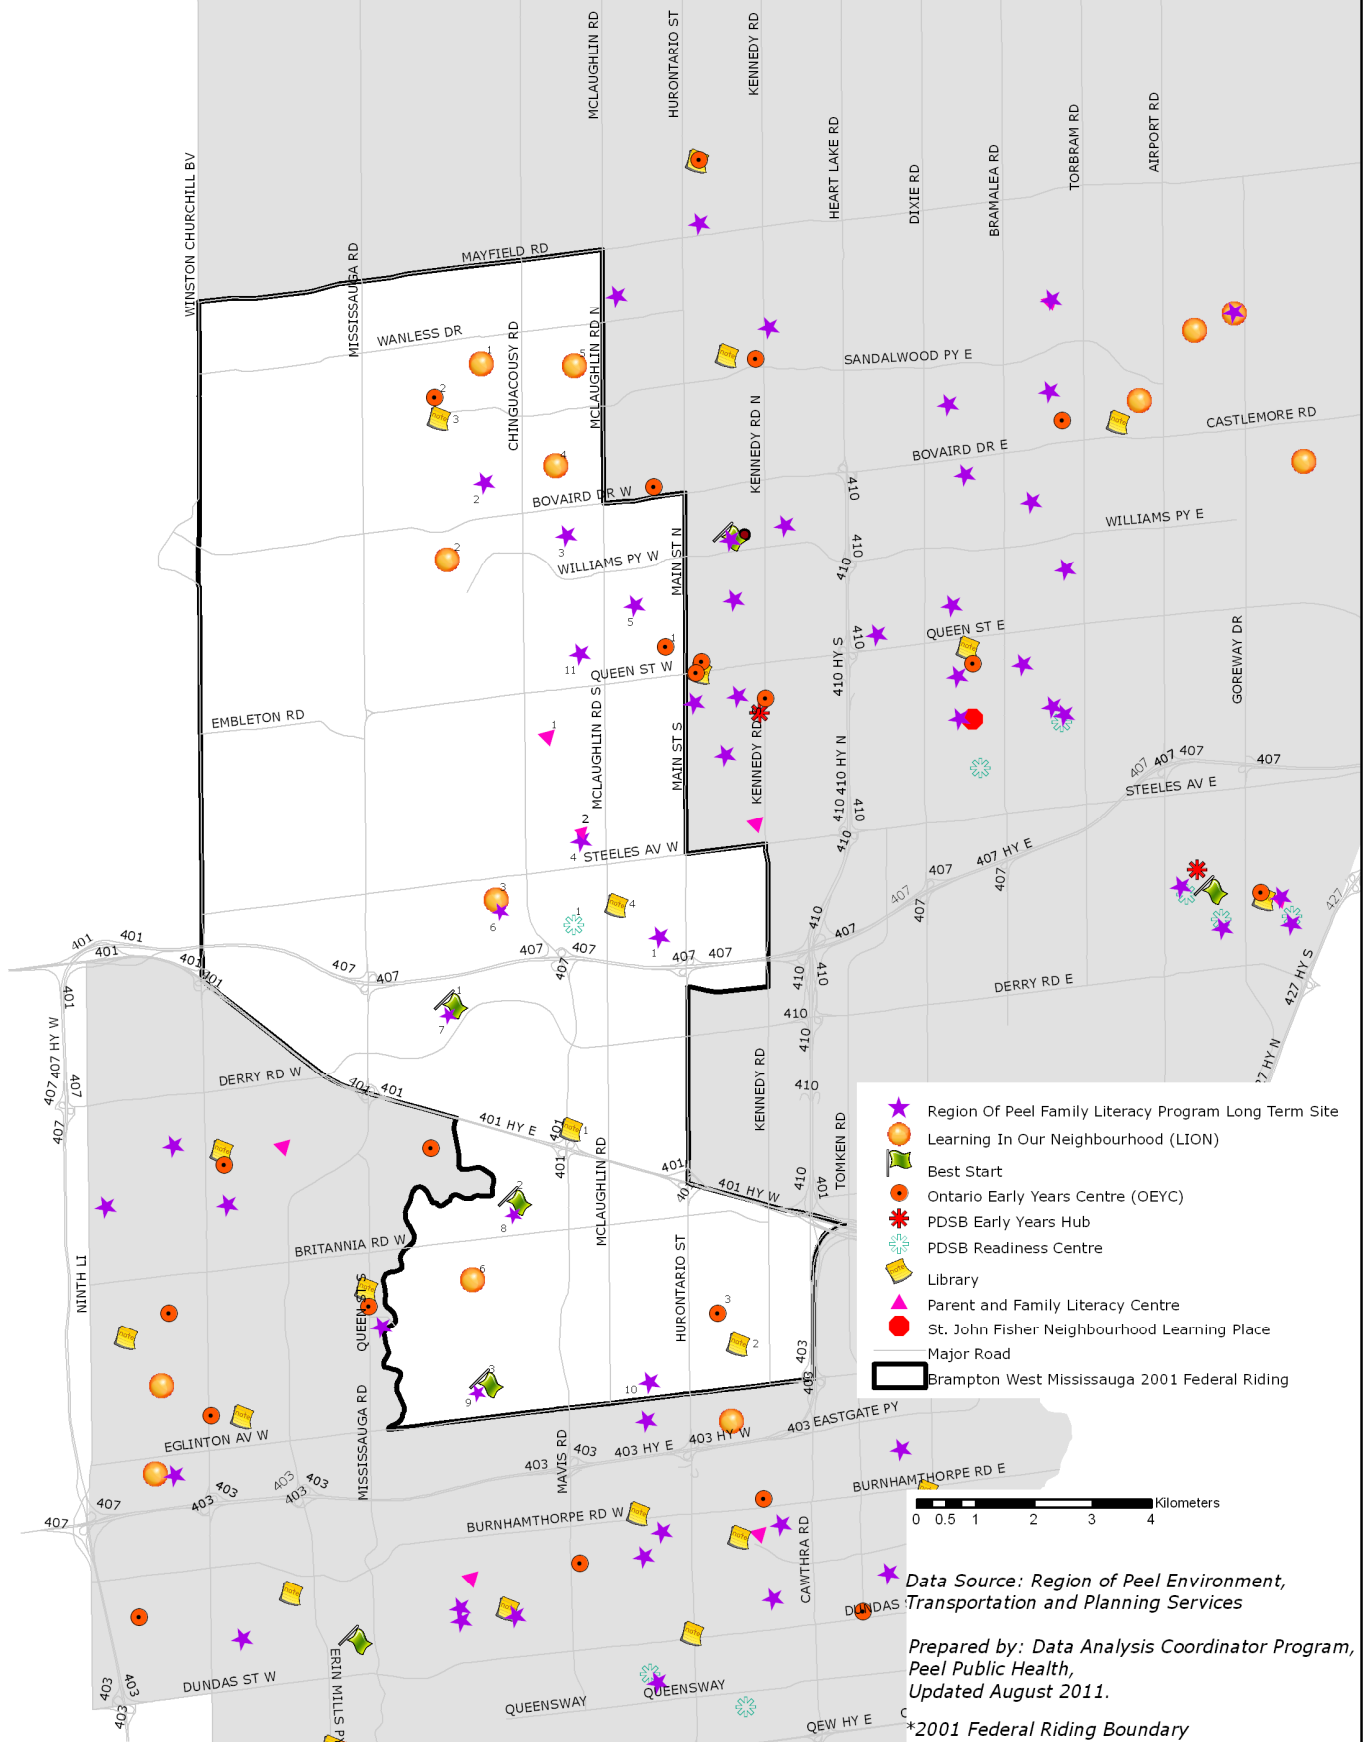

Brampton West Mississauga* Early Learning Program Sites

Brampton West Mississauga Early Learning Program Sites

Service Icon	Map Number	Service Site	Location	Contact Number
 Learning In Our Neighbourhood (LION)	1	Brisdale Public School	370 Brisdale Road Brampton ON L7A 3K7	416.523.4739
	2	James Potter Public School	9775 Creditview Road Brampton ON L6X 0H7	416.523.4739
	3	Roberta Bondar Public School	30 Pantomine Boulevard Brampton ON L6Y 5N2	416.523.4739
	4	St. Angela Merici Catholic Elementary School	83 Edenbrook Hill Drive Brampton ON L7A 2N7	416.523.4739
	5	St Lucy Catholic Elementary School	25 Kanata Road Brampton ON L7A 3R2	416.523.4739
	6	Whitehorn Public School	5785 Whitehorn Ave. Mississauga ON L5V 2A9	647.929.5466
 LIBRARY	1	Courtney Park Branch	730 Courtney Park Drive Mississauga ON L5W 1L9	905.615.4745
	2	Frank McKechnie Branch	310 Bristol Road East Mississauga ON L4Z 3V5	905.615.4660
	3	Northwest Interim Site	10500 Credit View Road Brampton ON L7A 0G2	905.793.4636
	4	St. Fletcher Branch	500 Ray Lawson Blvd. Brampton ON L6Y 5B3	905.793.4636
 Parenting and Family Literacy Centre	1	St Monica Catholic Elementary School	60 Sterritt Drive Brampton ON L6Y 5B6	905.454.6346
	2	Morton Way Public School	200 Morton Way Brampton ON L6Y 2P8	905.890.1010 ext 6043
 Peel District School Board (PDSB) Readiness Centre	1	Hickory Wood Public School	630 Ray Lawson Blvd. Brampton ON L6Y 4W8	905.451.3444
 Ontario Early Years Centre (OEYC)	1	Brampton West Mississauga Main Site	57 Mill Street North Brampton ON L6X 1S9	905.452.1973
	2	Brampton West Mississauga Fortino Satellite Site	35 Worthington Ave. Brampton ON L7A 2Y7	905.452.1973
	3	Brampton West Mississauga Barondale Public School Satellite Site	200 Barondale Drive Mississauga ON L4Z 3N7	905.452.1973
 Region of Peel Family Literacy Program Long Term Site	1	Cherry Tree Public School	155 Cherry Tree Drive Brampton ON L6Y 3M9	For more information on the Region of Peel Family Literacy Program call 905.791.1585
	2	Guardian Angels Catholic Elementary School	62 Heatherdale Drive Brampton ON L7A 2H4	
	3	Homestead Public School	99 Fletcher's Creek Blvd. Brampton ON L6X 4T7	
	4	Morton Way Public School	200 Morton Way Brampton ON L6Y 2P8	
	5	Our Lady of Fatima Catholic Elementary School	39 Sunset Blvd. Brampton ON L6X 1X1	
	6	Roberta Bondar Public School	30 Pantomine Blvd. Brampton ON L6Y 5N2	
	7	St Barbara Catholic Elementary School	1455 Samuelson Circle Mississauga ON L5N 7Z2	
	8	St Gregory Catholic Elementary School	1075 Swinbourne Drive Mississauga ON L5V 1B9	
	9	St Herbert Catholic Elementary School	5180 Fallingbrook Drive Mississauga ON L5V 2C6	
	10	St Hilary Catholic Elementary School	5070 Fairwind Drive Mississauga ON L5R 2N4	
	11	St Joseph Catholic Elementary School	8 Parkway Ave. Brampton ON L6X 2G4	