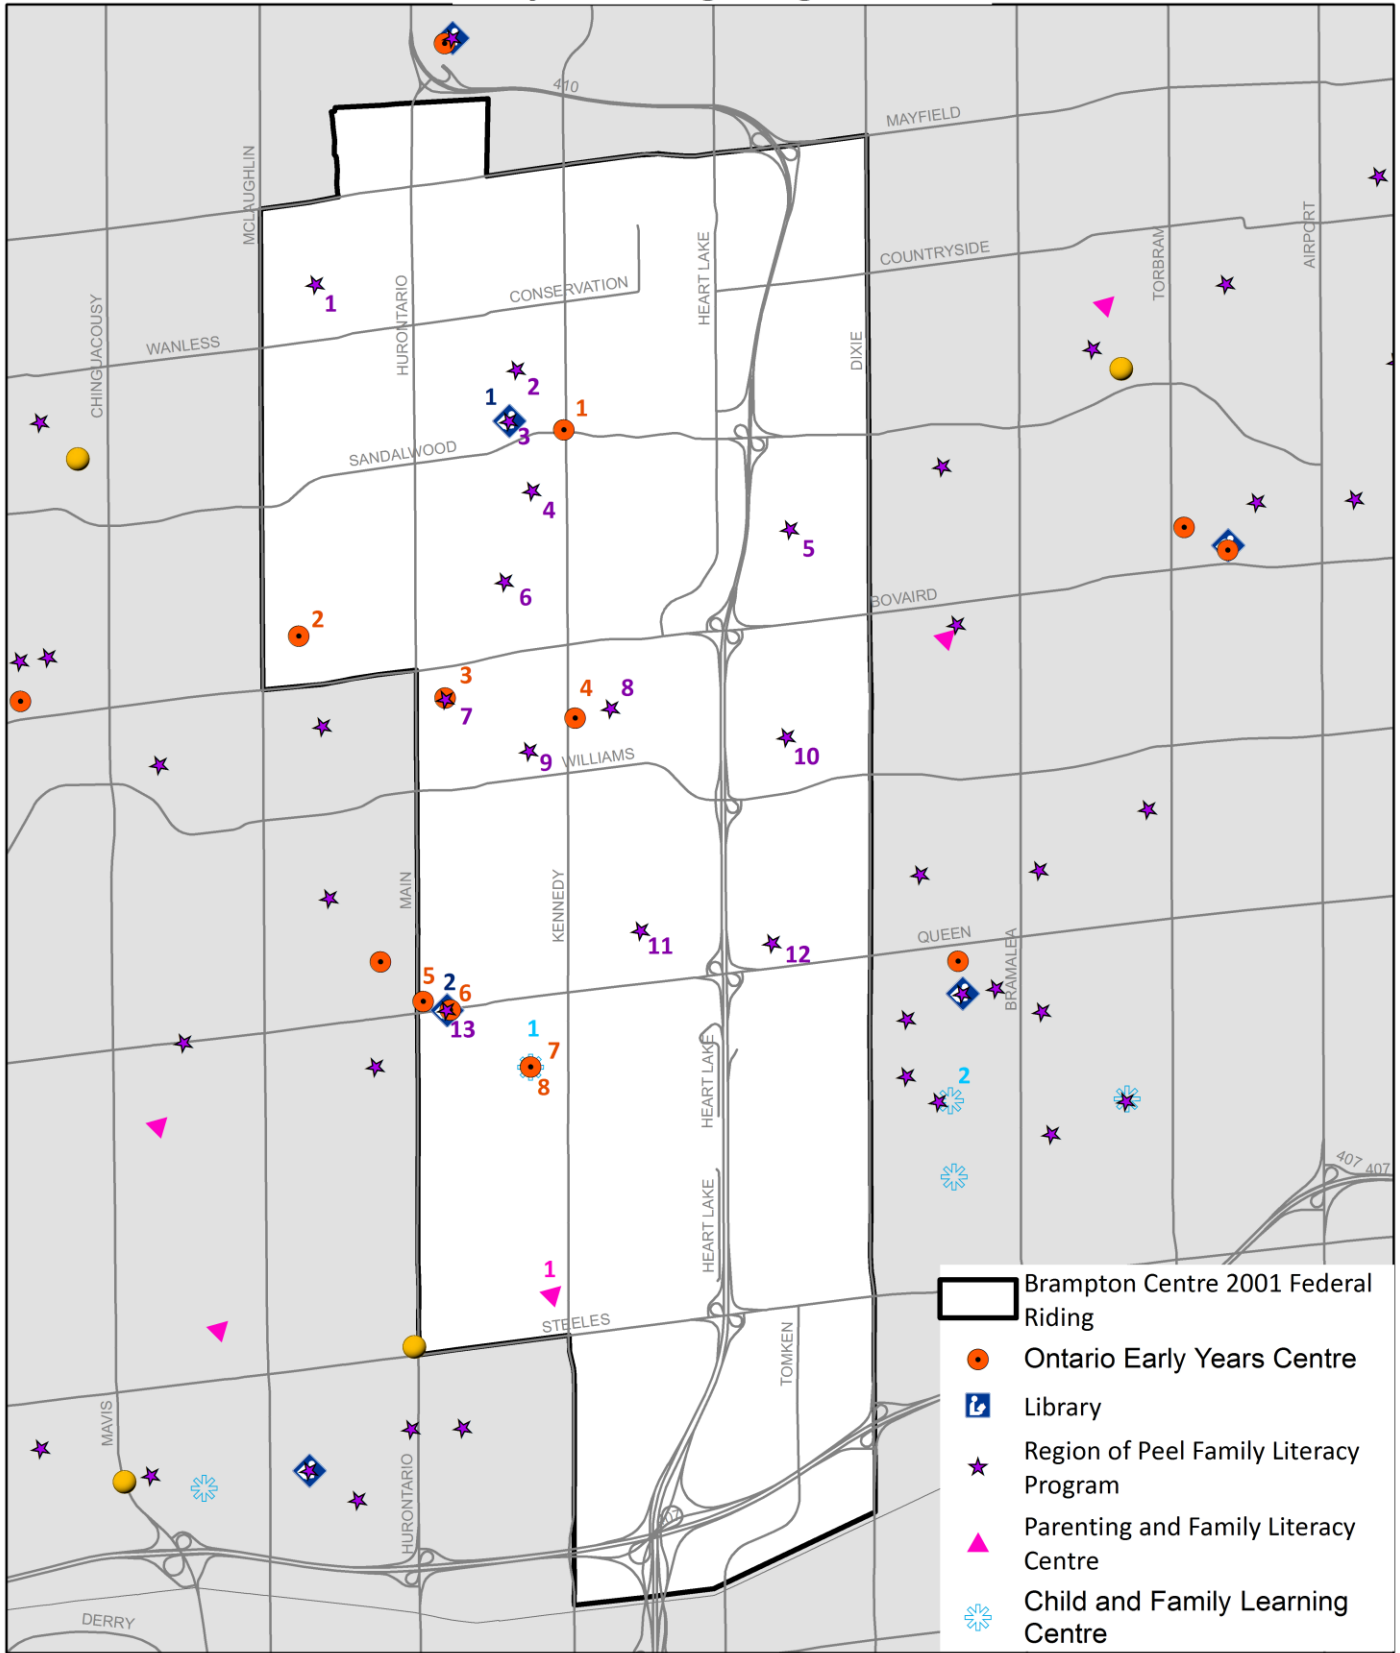

Brampton Centre Early Learning Program Sites

Data Sources: Region of Peel Environment, Transportations, and Planning Services
Prepared by: Data Analysis Coordinator, Peel Public Health, May 2016

Brampton Centre Early Learning Program Sites