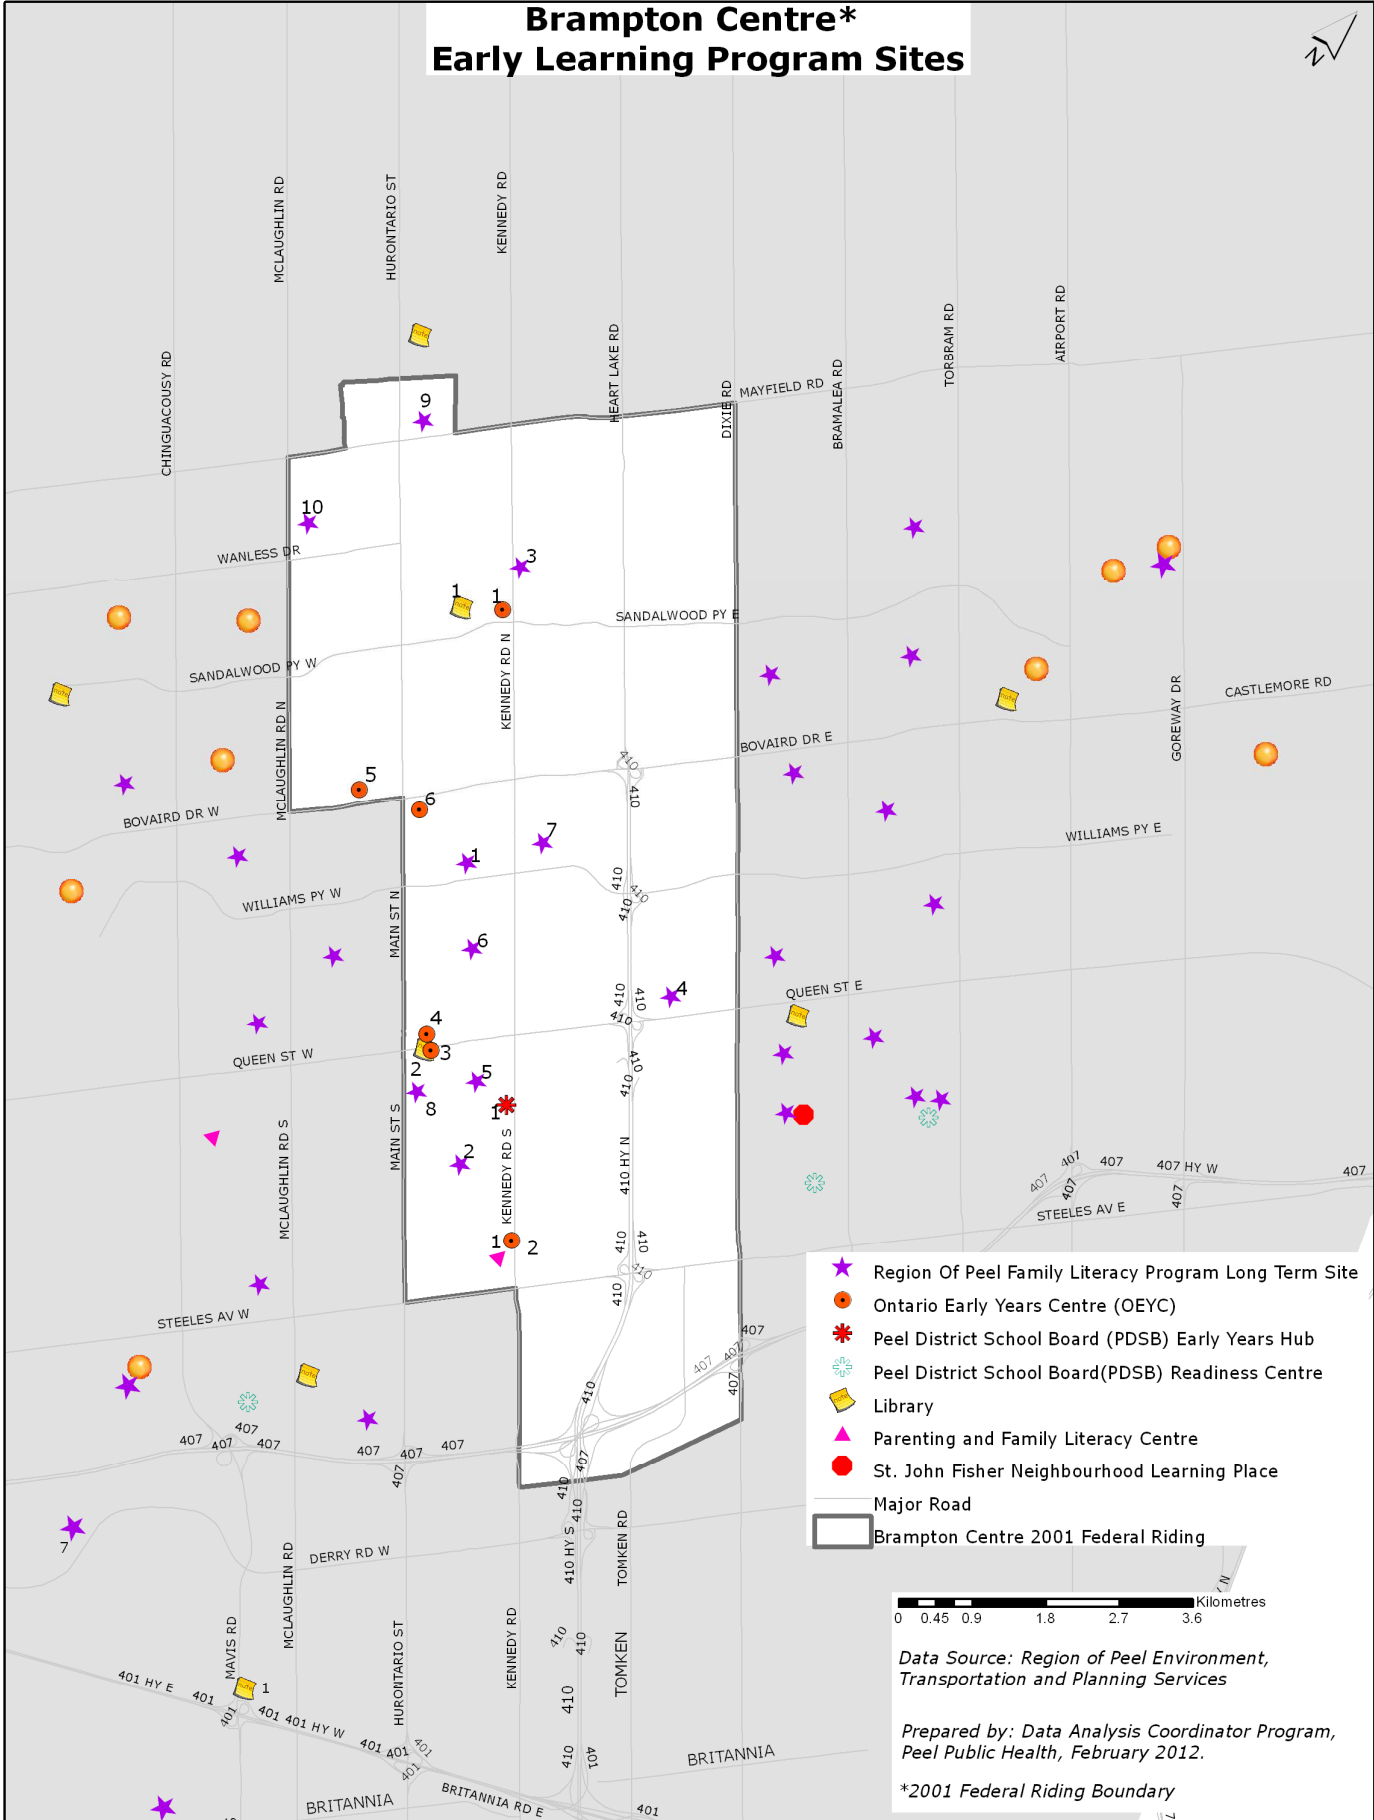

# Brampton Centre\* Early Learning Program Sites

Data Source: Region of Peel Environment, Transportation and Planning Services

Prepared by: Data Analysis Coordinator Program, Peel Public Health, February 2012.

\*2001 Federal Riding Boundary