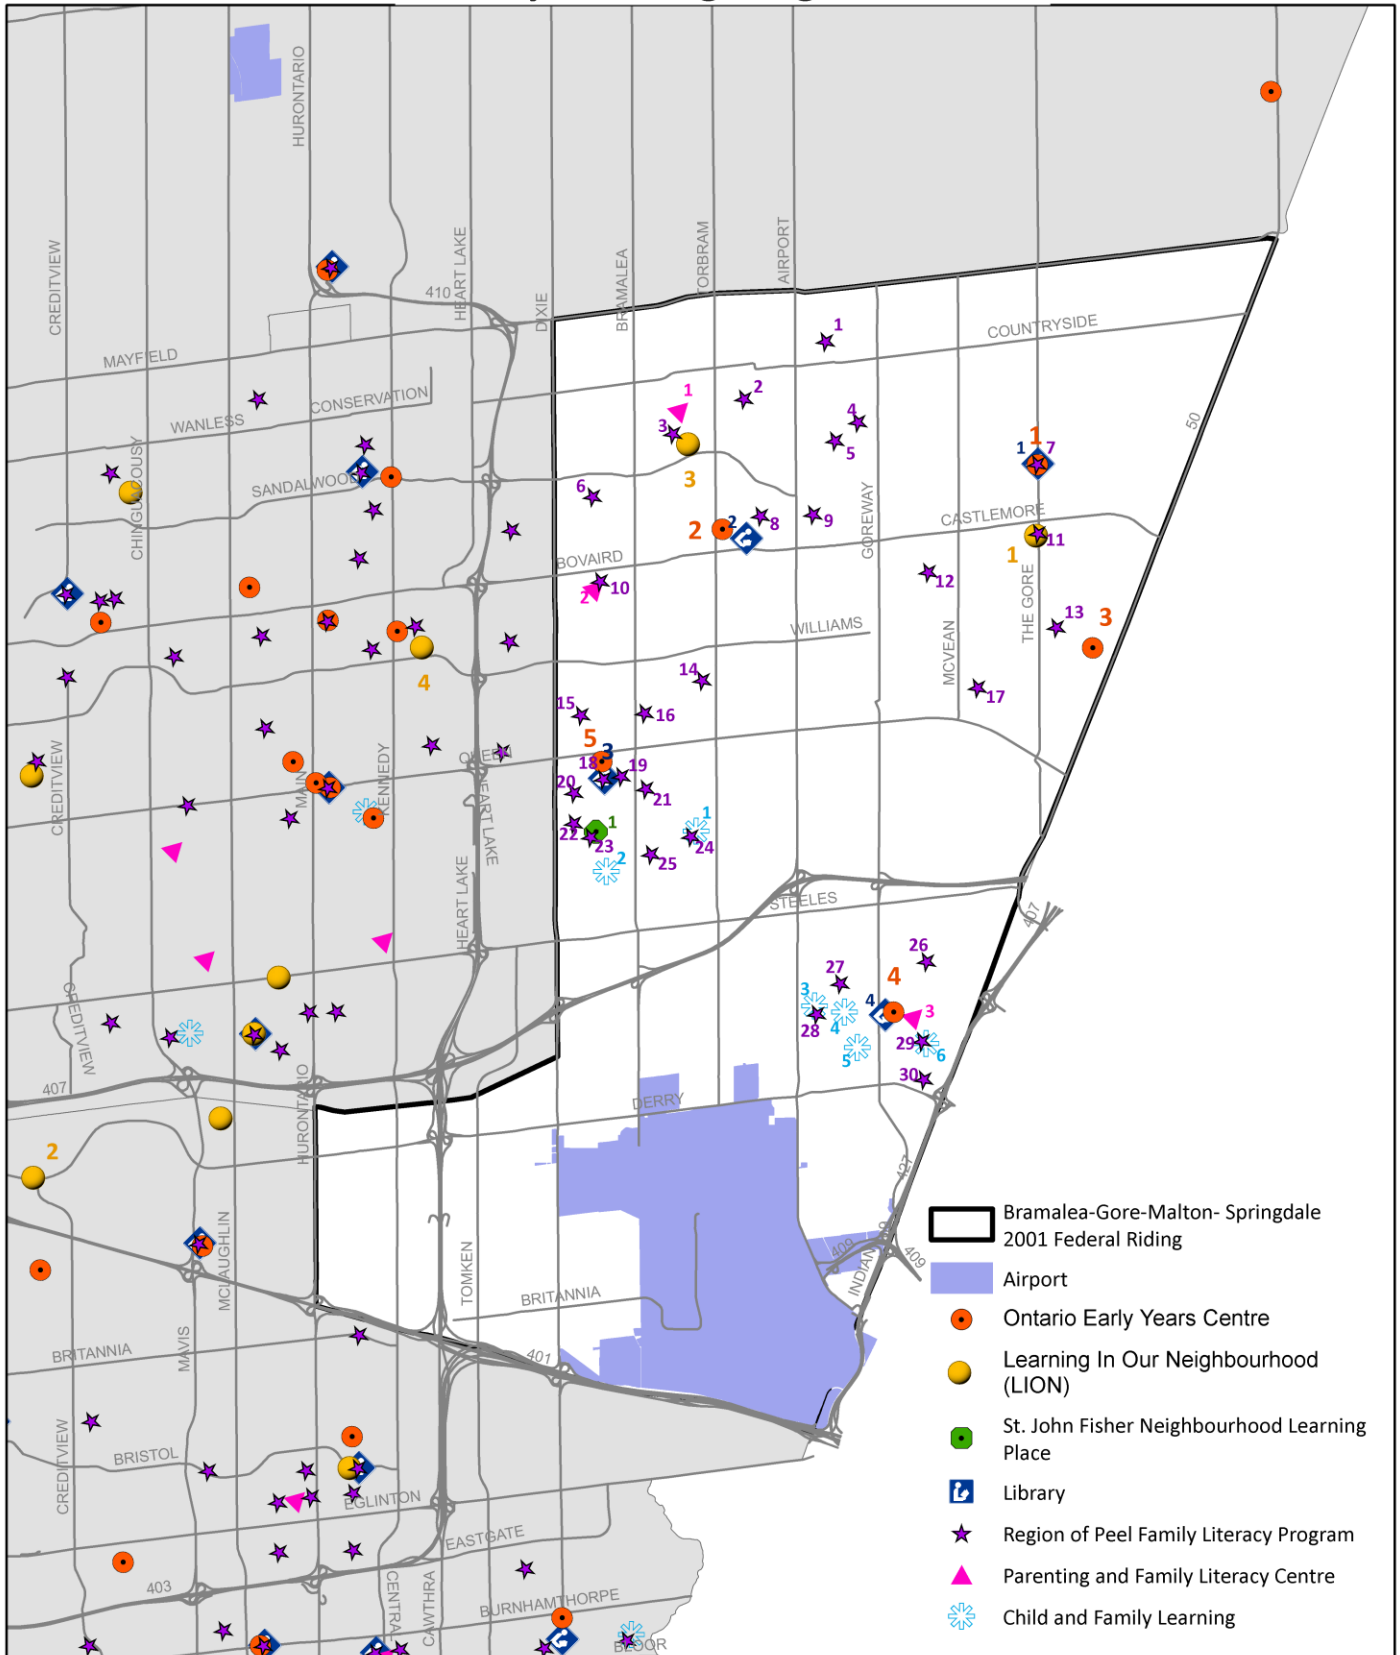

Bramalea-Gore-Malton-Springdale Early Learning Program Sites

Data Sources: Region of Peel Environment, Transportations, and Planning Services
Prepared by: Data Analysis Coordinator, Peel Public Health, October 2016

10	Massey Street Public School	95 Massey Street Brampton ON L6S 3A3
11	Castlemore Public School	9916 The Gore Road Brampton ON L6P 0A7
12	Red Willow Public School	80 Red Willow Road Brampton ON L6P 2B1
13	Thorndale Public School	133 Thorndale Road Brampton ON L6P 1K5
14	Grenoble Public School	33 Greenbriar Road Brampton ON L6S 1V8
15	Lester B Pearson Public School	140 Howden Boulevard Brampton ON L6S 2G1
16	Goldcrest Public School	24 Goldcrest Road Brampton ON L6S 1G3
17	St. Andre Bessette Elementary School	25 Riverstone Drive Brampton ON L6P 2V7
18	Chinguacousy Branch Library	150 Central Park Drive Brampton ON L6T 1B4
19	Chelsea Gardens 'B'	10 Knightsbridge Road Brampton L6T 5L6
20	Clark Boulevard Public School	201 Clark Boulevard Brampton ON L6T 2C9
21	Fallingdale Public School	510 Clark Boulevard Brampton ON L6T 2E4
22	Cardinal Newman Catholic School	698 Balmoral Drive Brampton ON L6T 1Z1
23	St John Fisher Elementary School	330 Balmoral Drive Brampton ON L6T 1V6
24	Eastbourne Drive Public School	702 Balmoral Drive Brampton ON L6T 1X3
25	Dorset Public School	100 Dorset Drive Brampton ON L6T 2Y9
26	Brandon Gate Public School	3800 Brandon Gate Drive Mississauga ON L4T 3V9
27	Malton Newcomers Information Centre	3233 Brandon Gate Drive Unit 7 Mississauga ON L4T 3V8
28	Marvin Heights Public School	7455 Redstone Road Mississauga ON L4T 2B3
29	Dunrankin Drive Public School	3700 Dunrankin Drive Mississauga ON L4T 1V9
30	Derrybrae Place-Peel Living Building	7095 Rexwood Drive Mississauga ON L4T 4J6