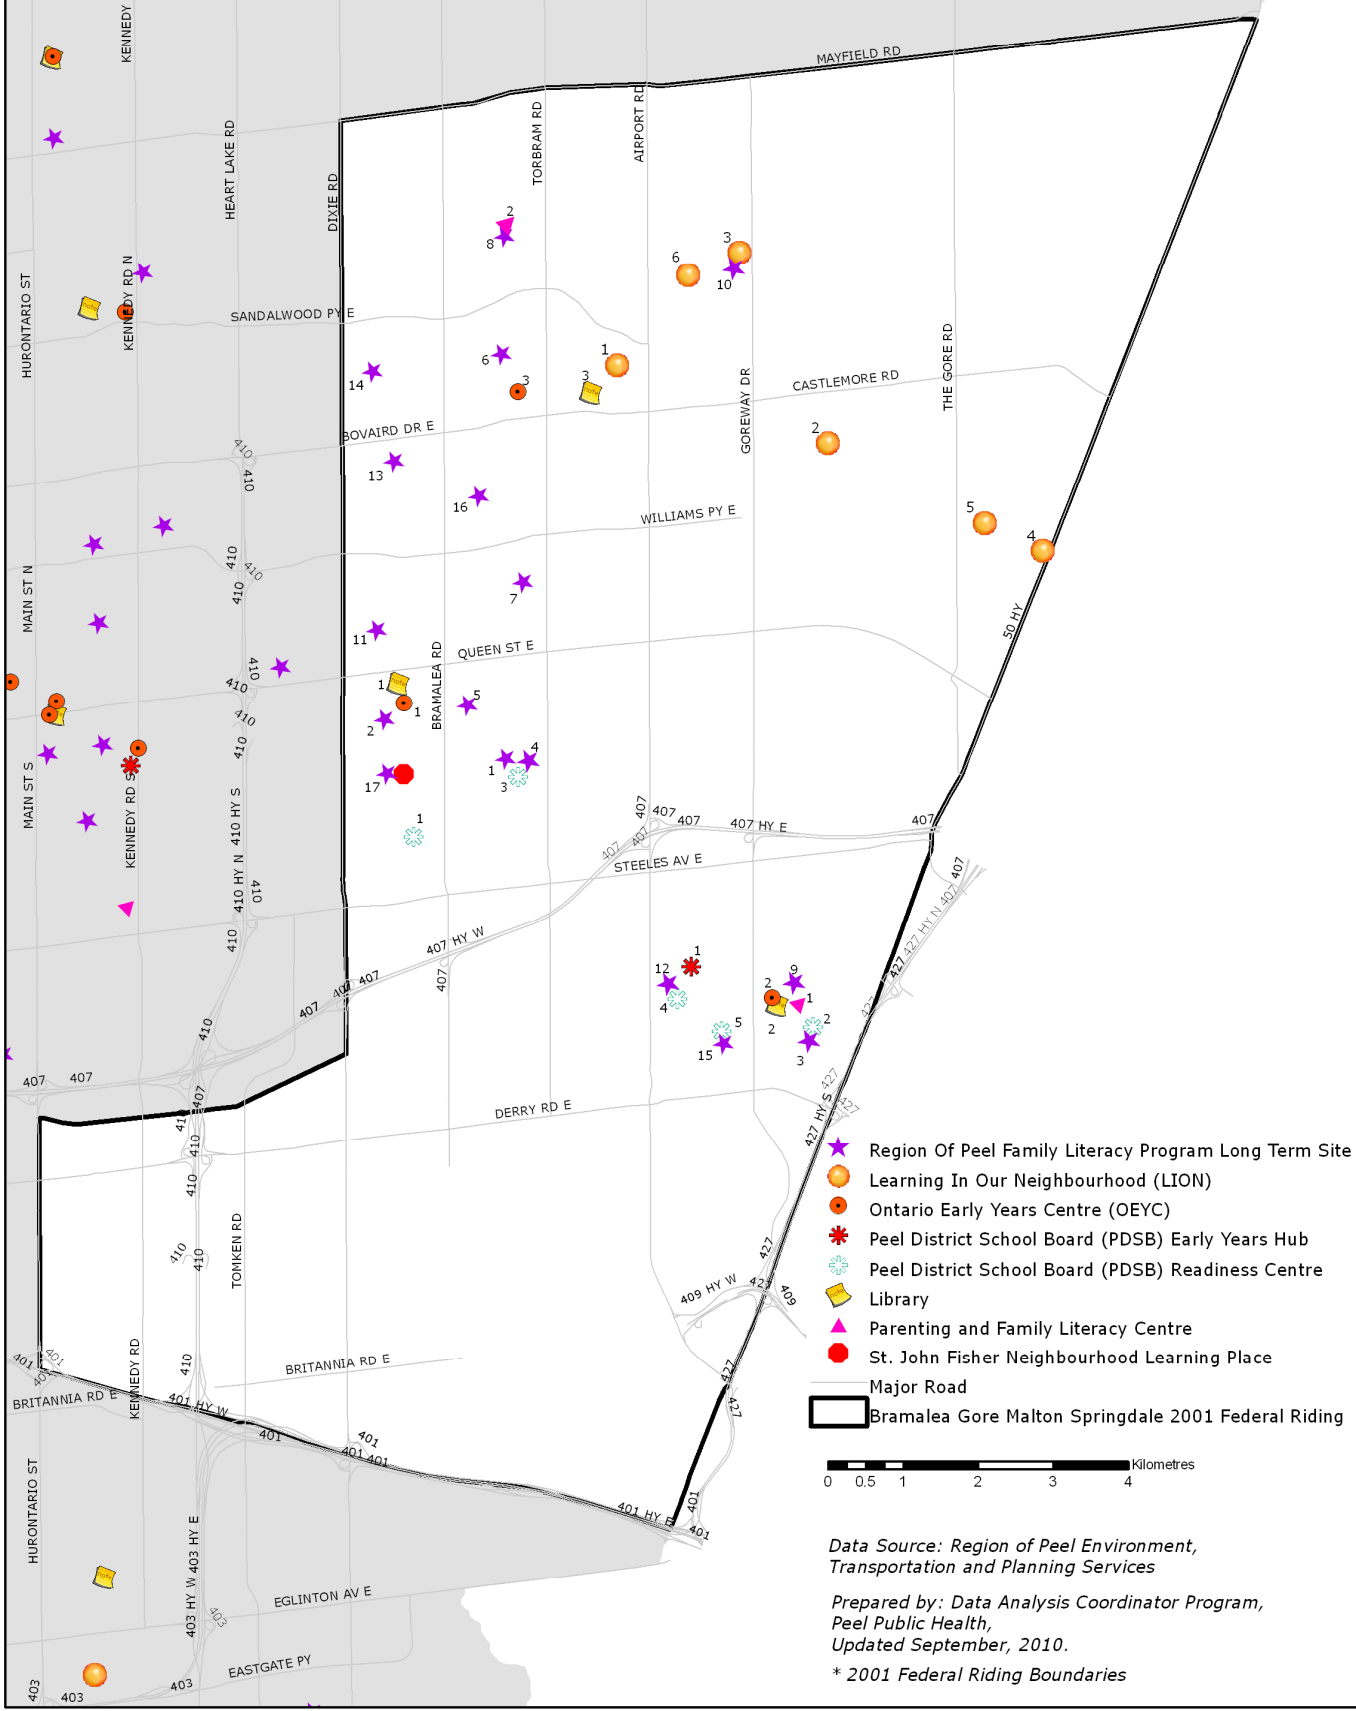

Bramalea-Gore-Malton-Springdale* Early Learning Program Sites

- Region Of Peel Family Literacy Program Long Term Site
- Learning In Our Neighbourhood (LION)
- Ontario Early Years Centre (OEYC)
- Peel District School Board (PDSB) Early Years Hub
- Peel District School Board (PDSB) Readiness Centre
- Library
- Parenting and Family Literacy Centre
- St. John Fisher Neighbourhood Learning Place
- Major Road
- Bramalea Gore Malton Springdale 2001 Federal Riding

Data Source: Region of Peel Environment, Transportation and Planning Services

Prepared by: Data Analysis Coordinator Program, Peel Public Health, Updated September, 2010.

* 2001 Federal Riding Boundaries